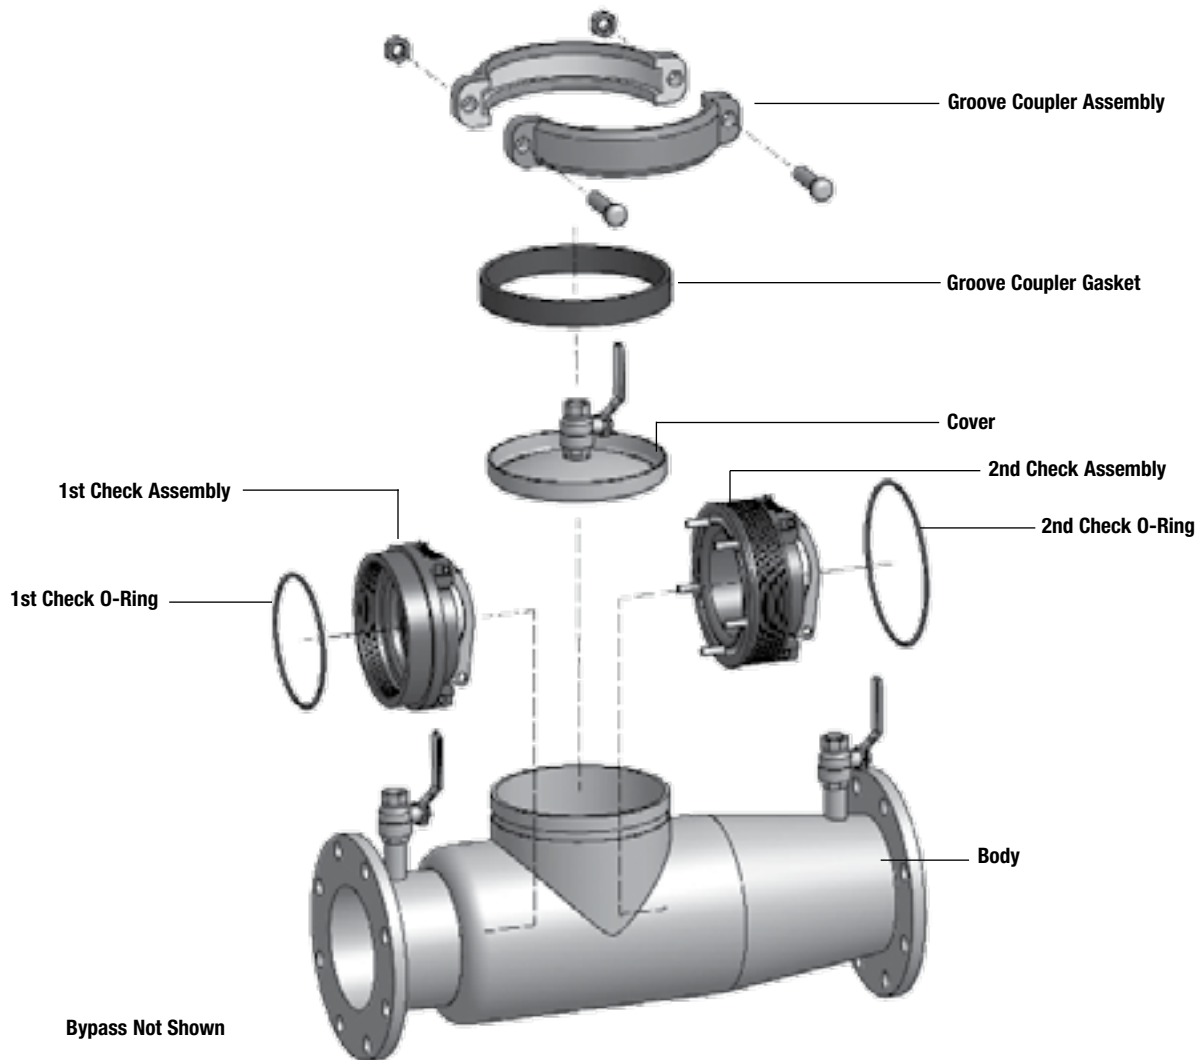

Cover Kit

7010092	ARK SE C	6"
7010093	ARK SE/SS C	8"

Kit includes: Cover, Groove Coupler and Gasket

ORDERING CODE	KIT NO.	SIZE
---------------	---------	------

2000SS, 3000SS 1st Check

7010097	ARK 2000SS/3000SS CK1	2½" - 4"
7010098	ARK 2000SS/3000SS CK1	6"

Kit includes: 1st Check Assembly, Check O-Ring and Lube

2nd Check

7010100	ARK 2000SS/3000SS CK2	2½" - 4"
7010101	ARK 2000SS/3000SS CK2	6"

Kit includes: 2nd Check Assembly, Check O-Ring and Lube

Cover Kit

7010090	ARK SS C	2½" - 4"
7010091	ARK SS C	6"

Kit includes: Cover, Groove Coupler and Gasket

2½" THROUGH 6" 2000SS/3000SS 6" & 8" 2000SE/3000SE

Series 2000SS Double Check Valve Assembly 8" – 12" Series 3000SS Double Check Detector Assembly 8" – 12"

ORDERING CODE	KIT NO.	SIZE
2000SS, 3000SS 1st Check		
7010099	ARK 2000SS/3000SS CK1	8" - 12"
Kit includes: 1st Check Assembly, Check O-Ring, Retaining Nuts (4), and Lube		
2nd Check		
7010102	ARK 2000SS/3000SS CK2	8" - 12"
Kit includes: 2nd Check Assembly, Check O-Ring, Retaining Screws (4) and Lube		
Cover Kit		
7010093	ARK SE/SS C	8" - 12"
Kit includes: Cover, Groove Coupler and Gasket		