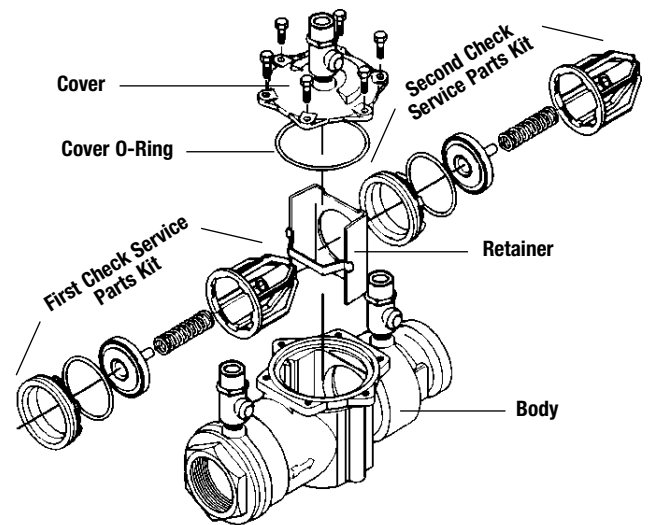

Kit includes: Two Seat Discs, Two seat O-Rings, and Cover O-Ring

Cover Kit

7016203	ARK 3000B C	2"
---------	-------------	----

Kit includes: Cover and Cover O-Ring

Seat Kits

7016204	ARK 3000B S1	2"
---------	--------------	----

7016205	ARK 3000B S2	2"
---------	--------------	----

Kit includes: Seat, Seat O-Ring and Cover O-Ring

Check Assemblies

Bypass Not Shown