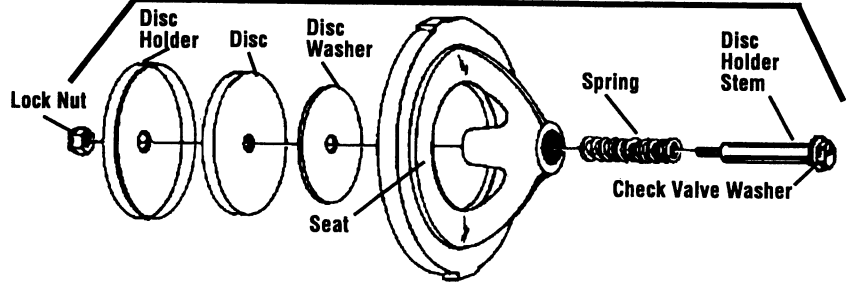

## Double Check Valve

Sizes 3/4" - 4"

Sizes: 3/4" through 2"

Sizes: 2 1/2" through 4"

### Repair Kits:

When ordering specify Ordering No., Kit No., and Valve Size.

Ordering No.	Kit No.	Type	Sizes
881210	1-BFP-RK	Rubber Parts	3/4"
881220	3-BFP-RK	Rubber Parts	1 1/2", 2"
881460	4-BFP-RK	1st & 2nd Check Kits	3/4"
881461	†5-BFP-RK	1st & 2nd Check Kits	1"