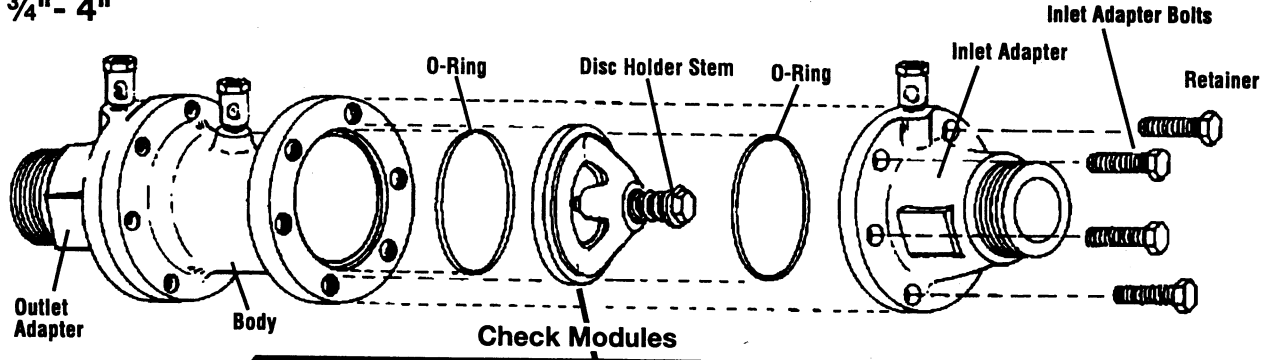

## Double Check Valve

Sizes 3/4" - 4"

Sizes: 3/4" through 2"

Sizes: 2 1/2" through 4"

### Repair Kits:

When ordering specify Ordering No., Kit No., and Valve Size.

Ordering No.	Kit No.	Type	Sizes
881210	1-BFP-RK	Rubber Parts	3/4"
881220	3-BFP-RK	Rubber Parts	1 1/2", 2"
881460	4-BFP-RK	1st & 2nd Check Kits	3/4"
881461	†5-BFP-RK	1st & 2nd Check Kits	1"