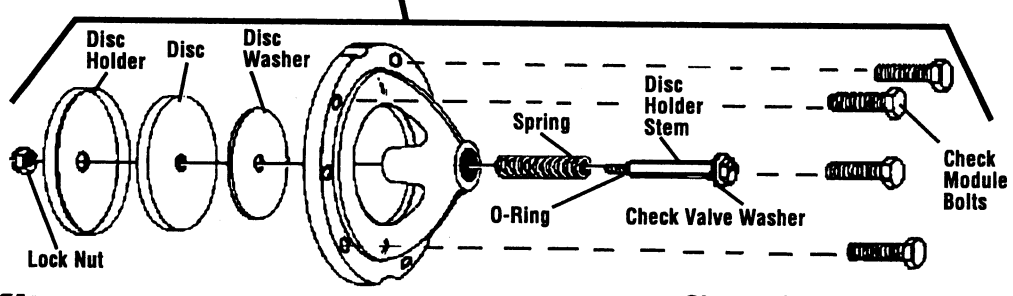

## Double Check Valve

Sizes 3/4" - 4"

Sizes: 3/4" through 2"

Sizes: 2 1/2" through 4"

### Repair Kits:

When ordering specify Ordering No., Kit No., and Valve Size.

Ordering No.	Kit No.	Type	Sizes
881210	1-BFP-RK	Rubber Parts	3/4"
881220	3-BFP-RK	Rubber Parts	1 1/2", 2"
881460	4-BFP-RK	1st & 2nd Check Kits	3/4"
881461	†5-BFP-RK	1st & 2nd Check Kits	1"

Kits consist of: complete first and second check modules.  
 \*Rubber parts kit includes all items marked. †Seat not included.

Ordering No.	Kit No.	Type	Sizes
881222	7-BFP-RK	Rubber Parts	2 1/2", 3"
881227	8-BFP-RK	Rubber Parts	4"
881463	9-BFP-RK	1st & 2nd Check Kits	2 1/2", 3"
881464	10-BFP-RK	1st & 2nd Check Kits	4"