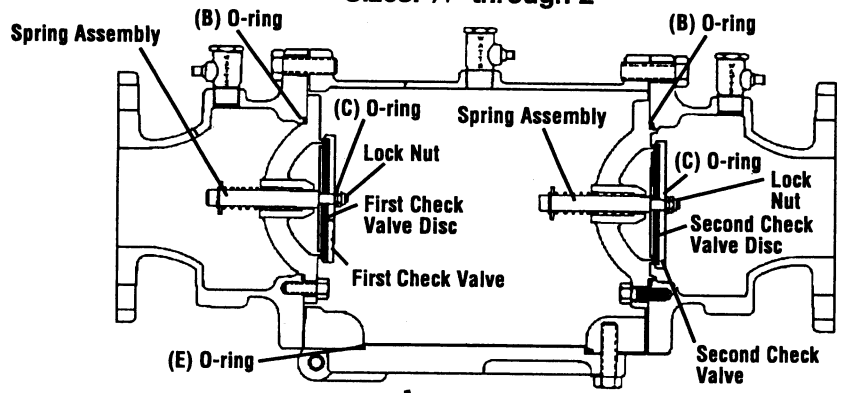

## Double Check Valve

Sizes 3/4" - 4"

Sizes: 3/4" through 2"

Sizes: 2 1/2" through 4"

### Repair Kits:

When ordering specify Ordering No., Kit No., and Valve Size.

Ordering No.	Kit No.	Type	Sizes
881210	1-BFP-RK	Rubber Parts	3/4"
881220	3-BFP-RK	Rubber Parts	1 1/2", 2"
881460	4-BFP-RK	1st & 2nd Check Kits	3/4"
881461	†5-BFP-RK	1st & 2nd Check Kits	1"

Kits consist of: complete first and second check modules.  
 \*Rubber parts kit includes all items marked. †Seat not included.

Ordering No.	Kit No.	Type	Sizes
881222	7-BFP-RK	Rubber Parts	2 1/2", 3"
881227	8-BFP-RK	Rubber Parts	4"
881463	9-BFP-RK	1st & 2nd Check Kits	2 1/2", 3"
881464	10-BFP-RK	1st & 2nd Check Kits	4"