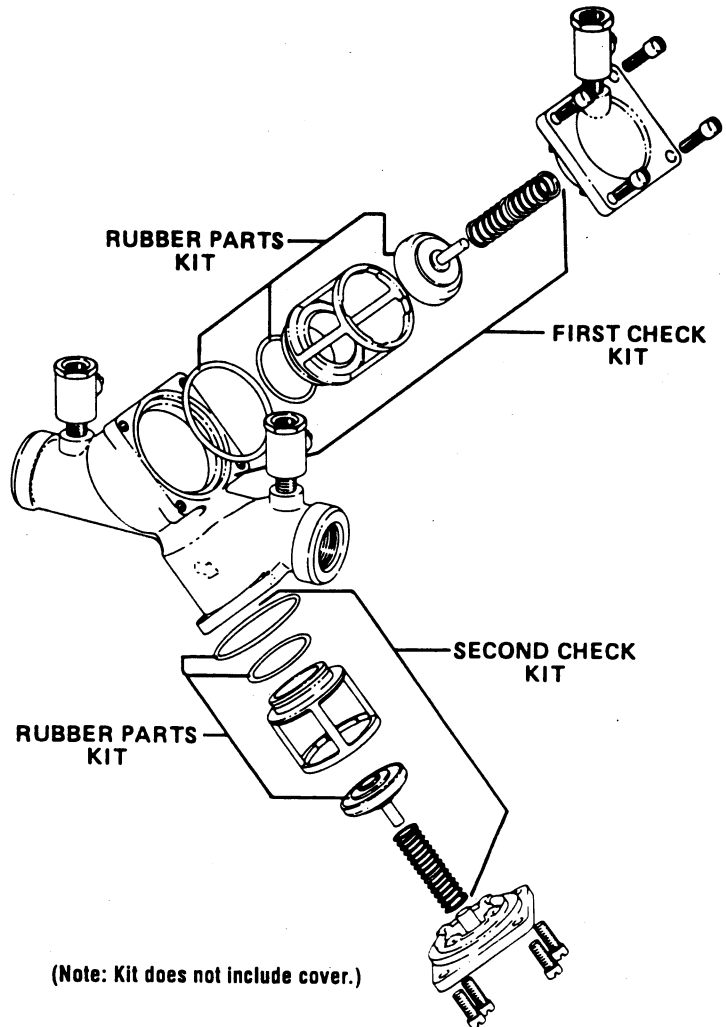

## Double Check Valve

Sizes 3/4" - 2"

(Note: Kit does not include cover.)

Kit consist of: Disc assembly, spring, seat o-ring and cover o-ring.

### Complete Rubber Parts

|        |           |             |
|--------|-----------|-------------|
| 887152 | RK 709 RT | 3/4" - 1"   |
| 887153 | RK 709 RT | 1 1/2" - 2" |

Kit consist of: Disc assembly, seat o-ring and cover o-ring.