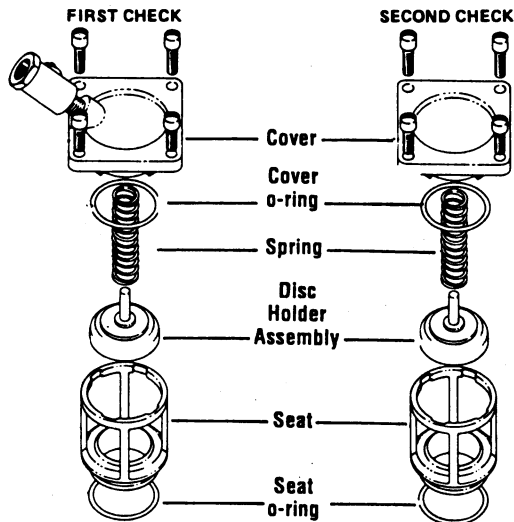

## Double Check Valve

Sizes 3/4" - 2"

(Note: Kit does not include cover.)