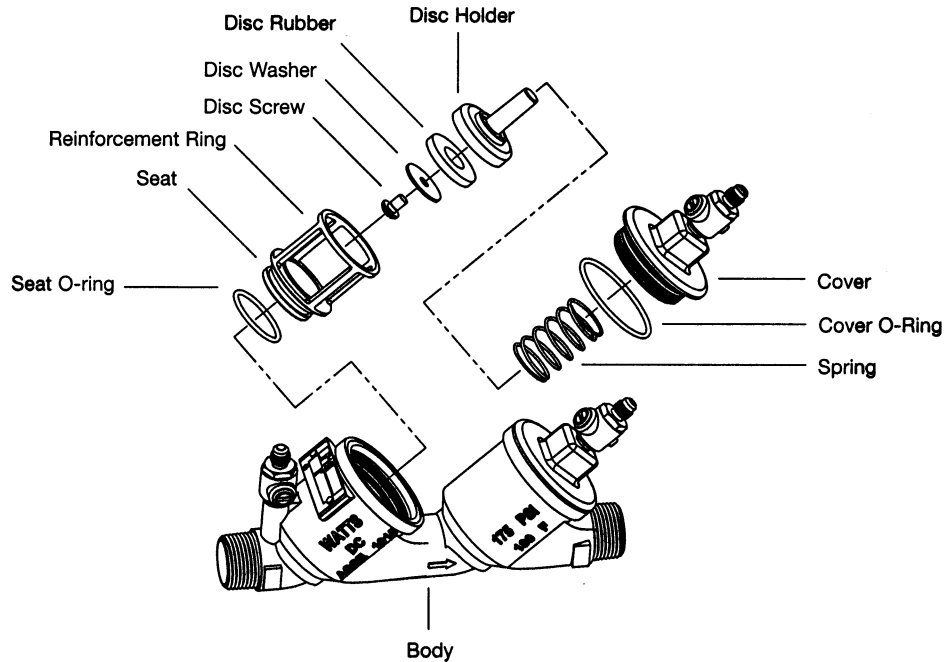

Series 719

Double Check Valve Assemblies

Sizes 1/2" - 2"

1/2" - 2" Repair Kits

When ordering, specify ordering code number, kit number and valve size

1st or 2nd Check Kits

ORDERING CODE	KIT NO.	SIZE
0888100	RK 719R10 CK4	1/2" - 3/4"
0889060	RK 719 CK4	1/2"
0889061	RK 719 CK4	3/4"
0889062	RK 719 CK4	1"
0888101	RK 719 CK4	1 1/4" - 1 1/2"
0888102	RK 719 CK4	2"

Kit consists of: Disc holder, Spring and Cover O-ring

1st or 2nd Check Rubber Parts Kits

ORDERING CODE	KIT NO.	SIZE
0888103	RK 719R10 RC4	1/2" - 3/4"
0889063	RK 719 RC4	1/2"
0889064	RK 719 RC4	3/4"
0889065	RK 719 RC4	1"
0888104	RK 719 RC4	1 1/4" - 1 1/2"
0888105	RK 719 RC4	2"

Kit consists of: Disc rubber, Seat O-ring and Cover O-ring

1st or 2nd Check Seat Kits

ORDERING CODE	KIT NO.	SIZE
0888997	RK 719R10 S	1/2" - 3/4"
0889069	RK 719 S	1/2"
0889070	RK 719 S	3/4"
0889071	RK 719 S	1"
0888998	RK 719 S	1 1/4" - 1 1/2"
0888999	RK 719 S	2"

Kit consists of: Seat, Seat O-ring and Cover O-ring

1st or 2nd Check Cover Kits

ORDERING CODE	KIT NO.	SIZE
0888106	RK 719R10 C	1/2" - 3/4"
0889066	RK 719 C	1/2"
0889067	RK 719 C	3/4"
0889068	RK 719 C	1"
0888107	RK 719 C	1 1/4" - 1 1/2"
0888108	RK 719 C	2"