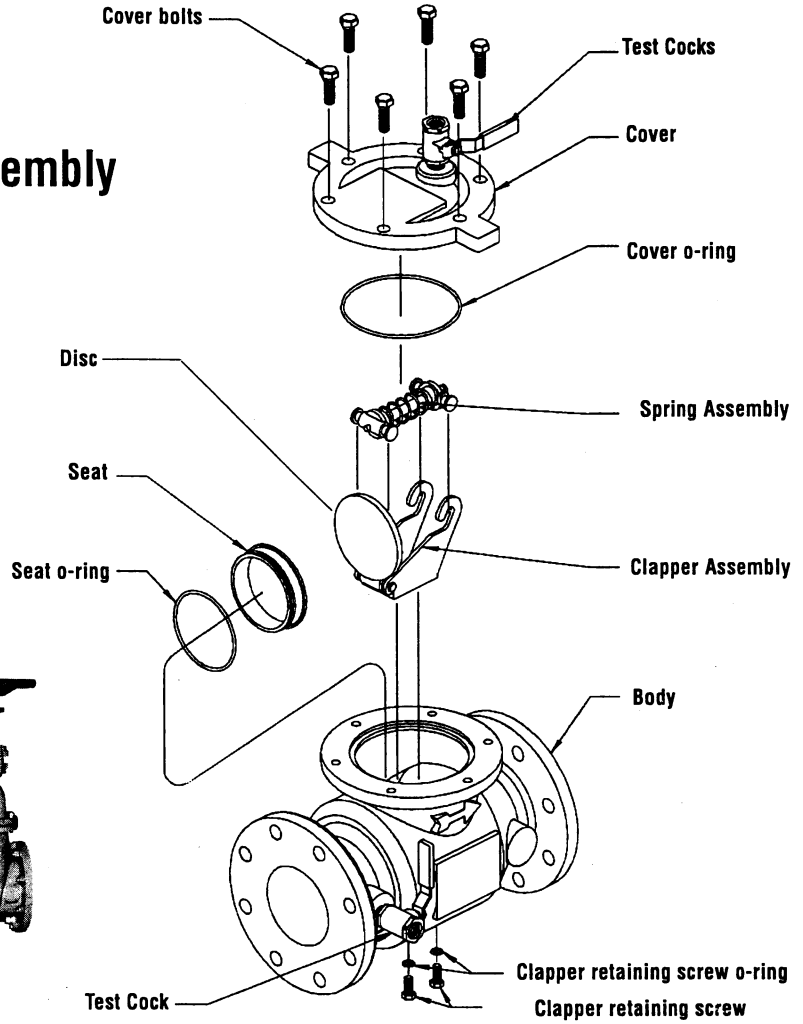

Series 770/ 770DCDA

**Double Check Valve/
Double Check Detector Assembly**
Sizes 4" - 8"

Repair Kits:

When ordering specify EDP No., Kit No., and Valve Size.

EDP No.	Kit No.	Sizes
Check Repair Kits - 770		
887070	RK 770 CK4	4"
887071	RK 770 CK4	6"
887072	RK 770 CK4	8"

Kits consist of: **Spring Assembly and cover o-ring**

EDP No.	Kit No.	Sizes
Check Rubber Parts - 770		
887091	RK 770 RC4	4"
887092	RK 770 RC4	6"
887093	RK 770 RC4	8"

Kits consist of: **Cover o-ring, bolt o-ring, disc - for one check**

EDP No.	Kit No.	Sizes
Complete Repair Kits		
887079	RK 770 T	4"
887080	RK 770 T	6"
887081	RK 770 T	8"

Kits consist of: **2 cover o-rings, 2 bolts o-ring, 2 disc, 2 spring assemblies - for both checks**

EDP No.	Kit No.	Sizes
Seat Kits - 770DCDA		
887094	RK 770DCDA S	4"
887095	RK 770DCDA S	6"
887096	RK 770DCDA S	8"

Kits consist of: **Seat, seat o-ring - for one check**

07 Seat Removal Tool

For Watts Series: