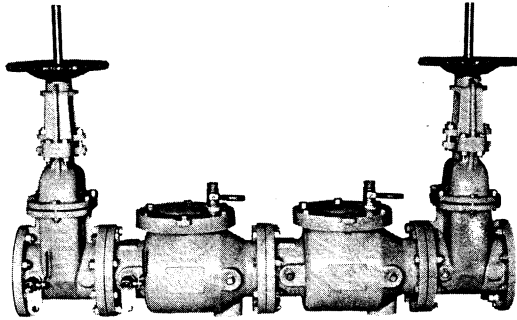

Series 770/ 770DCDA

**Double Check Valve/
Double Check Detector Assembly**
Sizes 4" - 8"

Repair Kits:

When ordering specify EDP No., Kit No., and Valve Size.

EDP No.	Kit No.	Sizes
Check Repair Kits - 770		
887070	RK 770 CK4	4"
887071	RK 770 CK4	6"
887072	RK 770 CK4	8"

Kits consist of: **Spring Assembly and cover o-ring**

EDP No.	Kit No.	Sizes
Check Rubber Parts - 770		
887091	RK 770 RC4	4"
887092	RK 770 RC4	6"
887093	RK 770 RC4	8"

Kits consist of: **Cover o-ring, bolt o-ring, disc - for one check**

EDP No.	Kit No.	Sizes
Complete Repair Kits		
887079	RK 770 T	4"
887080	RK 770 T	6"
887081	RK 770 T	8"

Kits consist of: **2 cover o-rings, 2 bolts o-ring, 2 disc, 2 spring assemblies - for both checks**

Kits consist of: **Spring assembly and cover o-ring**

EDP No.	Kit No.	Sizes
Check Rubber Parts - 770DCDA		
887082	RK 770DCDA RC4	4"
887083	RK 770DCDA RC4	6"
887084	RK 770DCDA RC4	8"

Kits consist of: **Cover o-ring, bolt o-ring, disc - for one check**