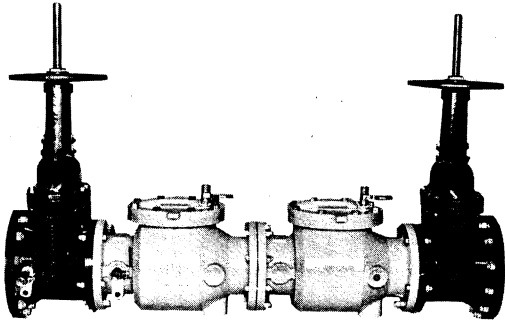

Series 772/ 772DCDA

**Double Check Valve/
Double Check Detector Assembly**
Sizes 4" - 10"

**NOTE: 772 Series
utilizes 770 repair kits**

Repair Kits:

When ordering specify EDP No., Kit No., and Valve Size.

EDP No.	Kit No.	Sizes
Check Rubber Parts		
887091	772 RC4	4"
887092	772 RC4	6" - 8"
887093	772 RC4	10"
887082	772 DCDA RC4	4"
887083	772 DCDA RC4	6" - 8"
887084	772 DCDA RC4	10"
Kits consist of: Cover o-ring, bolt o-ring, disc - for one check		
1st or 2nd check kits		
887070	772 CK4	4"
887071	772 CK4	6" - 8"
887072	772 CK4	10"
887073	772DCDA CK1	4"
887074	772DCDA CK1	6" - 8"
887075	772DCDA CK1	10"
887076	772DCDA CK2	4"
887077	772DCDA CK2	6" - 8"
887078	772DCDA CK2	10"

Kits consist of: Spring assembly and cover o-ring

EDP No.	Kit No.	Sizes
Complete Repair Kits		
887079	772 T	4"
887080	772 T	6" - 8"
887081	772 T	10"
887088	772 DCDA T	4"
887089	772 DCDA T	6" - 8"
887090	772 DCDA T	10"
Kits consist of: 2 cover o-rings, 2 discs, 2 spring assembly, 2 bolt o-ring - for both checks		
Seat Kits		
887085	772 S	4"
887086	772 S	6" - 8"
887087	772 S	10"
887094	772DCDA S	4"
887095	772DCDA S	6" - 8"
887096	772DCDA S	10"