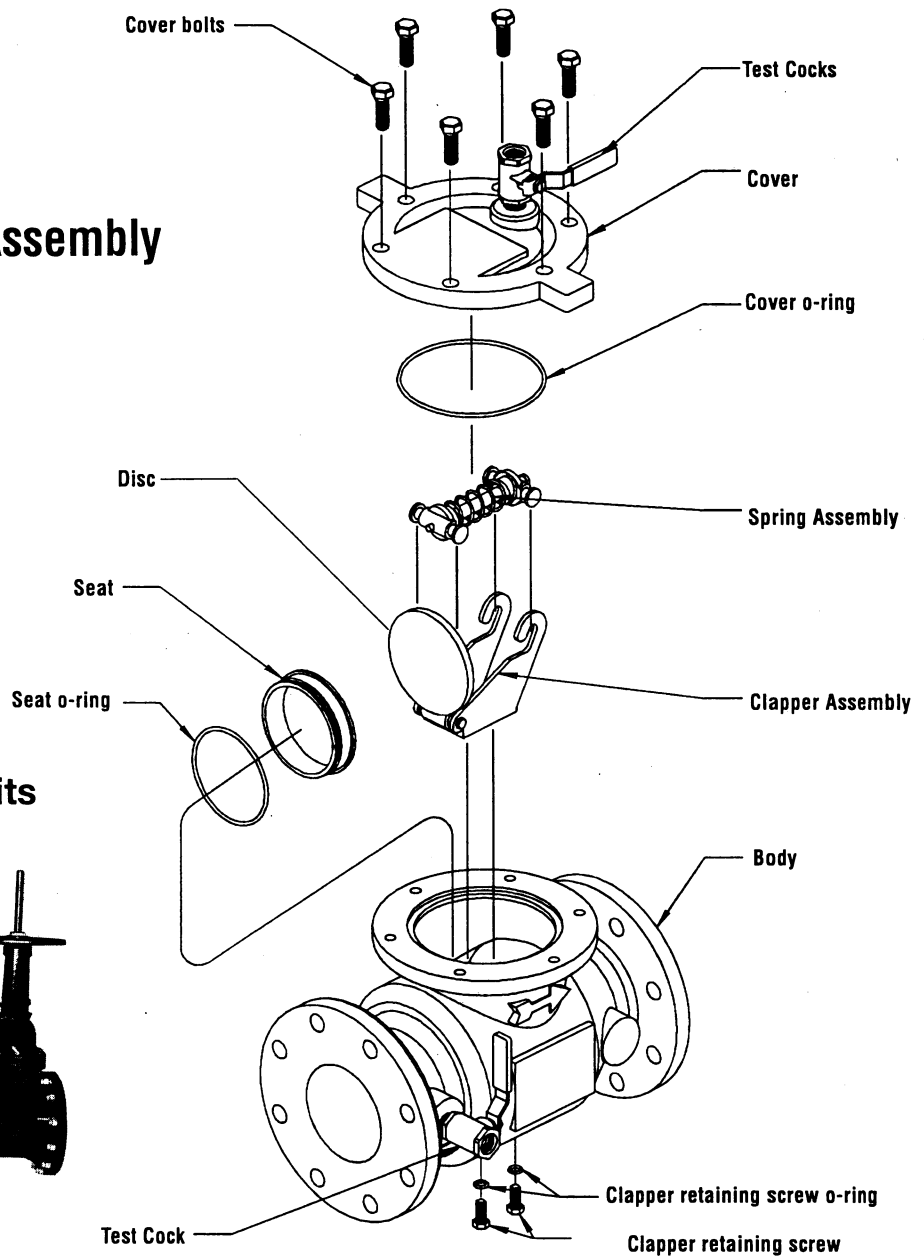

Series 772/ 772DCDA

**Double Check Valve/
Double Check Detector Assembly**
Sizes 4" - 10"

**NOTE: 772 Series
utilizes 770 repair kits**

Repair Kits:

When ordering specify EDP No., Kit No., and Valve Size.

EDP No.	Kit No.	Sizes
Check Rubber Parts		
887091	772 RC4	4"
887092	772 RC4	6" - 8"
887093	772 RC4	10"
887082	772 DCDA RC4	4"
887083	772 DCDA RC4	6" - 8"
887084	772 DCDA RC4	10"
Kits consist of: Cover o-ring, bolt o-ring, disc - for one check		
1st or 2nd check kits		
887070	772 CK4	4"
887071	772 CK4	6" - 8"
887072	772 CK4	10"
887073	772DCDA CK1	4"
887074	772DCDA CK1	6" - 8"
887075	772DCDA CK1	10"
887076	772DCDA CK2	4"
887077	772DCDA CK2	6" - 8"
887078	772DCDA CK2	10"

Kits consist of: Spring assembly and cover o-ring

EDP No.	Kit No.	Sizes
Complete Repair Kits		
887079	772 T	4"
887080	772 T	6" - 8"
887081	772 T	10"
887088	772 DCDA T	4"
887089	772 DCDA T	6" - 8"
887090	772 DCDA T	10"
Kits consist of: 2 cover o-rings, 2 discs, 2 spring assembly, 2 bolt o-ring - for both checks		
Seat Kits		
887085	772 S	4"
887086	772 S	6" - 8"
887087	772 S	10"
887094	772DCDA S	4"
887095	772DCDA S	6" - 8"
887096	772DCDA S	10"

Kits consist of: Seat, seat o-ring - for one check

07 Seat Removal Tool

For Watts Series:

07F

770/770DCDA

772/772DCDA

Repair Kits:

When ordering specify EDP No., Kit No., and Valve Size.