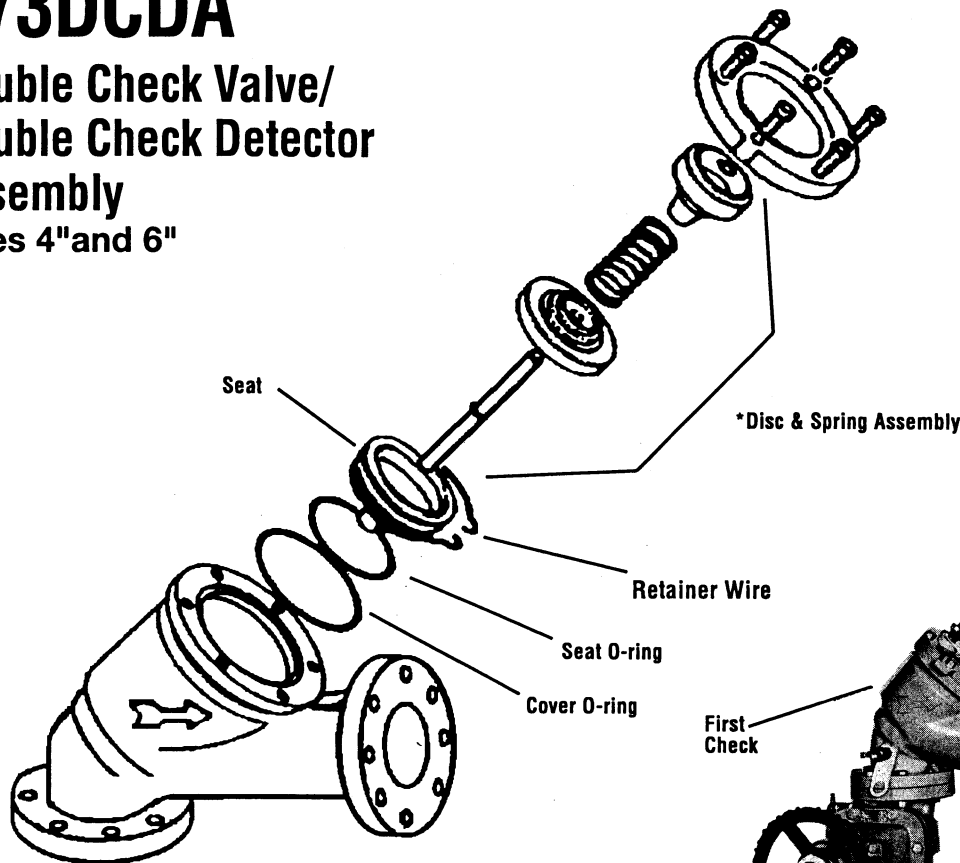

Series 773/ 773DCDA

**Double Check Valve/
Double Check Detector
Assembly**
Sizes 4" and 6"

***WARNING:** Spring assembly is factory assembled. DO NOT DISASSEMBLE.

NOTE:
No special tools required to service Series 773

Repair Kits:

When ordering specify EDP No., Kit No., and Valve Size.

EDP No.	Kit No.	Size
First or Second Check Kit - 773		
888415	RK 773 CK4	4"
888428	RK 773 CK4	6"

Kits consist of: Disc & Spring assembly and Cover o-ring.

EDP No.	Kit No.	Size
First or Second Check Rubber Parts Kit - 773		
888416	RK 773 RC4	4"
888429	RK 773 RC4	6"

Kits consist of: Disc, Seat o-ring and Cover O-ring.

EDP No.	Kit No.	Size
Seat Kit for Check - 773		
888417	RK 773 S	4"
888430	RK 773 S	6"

Kits consist of: Disc, Seat O-ring and Cover O-ring.

EDP No.	Kit No.	Size
Seat Kit for Check - 773DCDA		
888423	RK 773DCDA S	4"
888435	RK 773DCDA S	6"

Kits consist of: Seat, Seat o-ring, Cover o-ring and Retainer wire.