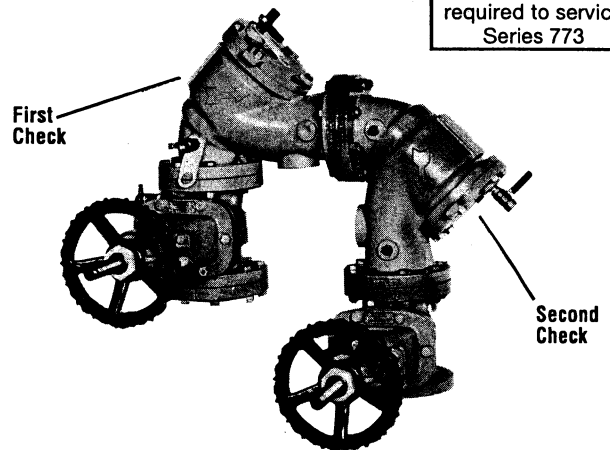

Series 773/ 773DCDA

**Double Check Valve/
Double Check Detector
Assembly**
Sizes 4" and 6"

***WARNING:** Spring assembly is factory assembled. DO NOT DISASSEMBLE.

NOTE:
No special tools required to service Series 773

Repair Kits:

When ordering specify EDP No., Kit No., and Valve Size.

EDP No.	Kit No.	Size
First or Second Check Kit - 773		
888415	RK 773 CK4	4"
888428	RK 773 CK4	6"

Kits consist of: Disc & Spring assembly and Cover o-ring.

EDP No.	Kit No.	Size
First or Second Check Rubber Parts Kit - 773		
888416	RK 773 RC4	4"
888429	RK 773 RC4	6"

Kits consist of: Disc, Seat o-ring and Cover O-ring.

EDP No.	Kit No.	Size
Seat Kit for Check - 773		
888417	RK 773 S	4"
888430	RK 773 S	6"

EDP No.	Kit No.	Size
Second Check Kit - 773DCDA		
888421	RK 773DCDA CK2	4"
888433	RK 773DCDA CK2	6"

Kits consist of: Disc & Spring assembly and Cover o-ring.

EDP No.	Kit No.	Size
First or second check Rubber Parts Kit - 773DCDA		
888422	RK 773DCDA RC4	4"
888434	RK 773DCDA RC4	6"