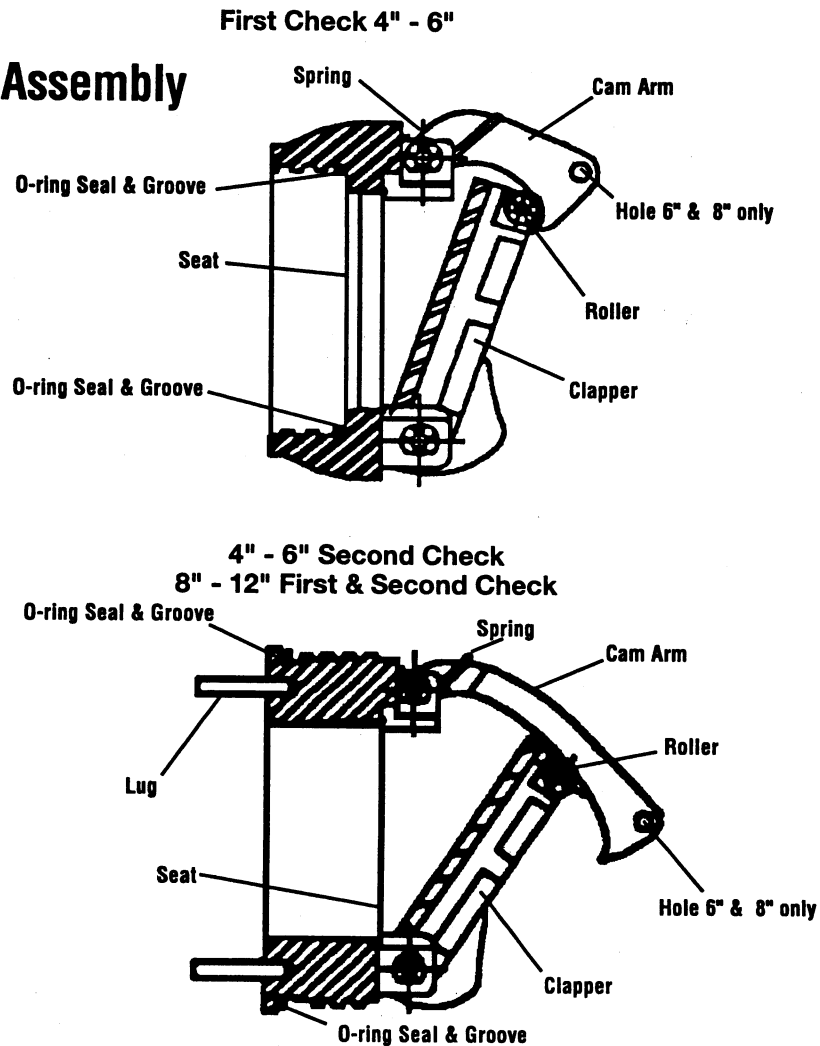

Series 774/774DCDA 774X/774XDCDA

**Double Check Valve/
Double Check Detector Assembly**
Sizes 4" through 12"

Repair Kits:

When ordering specify Ordering No., Kit No., and Valve Size.

First Check Kit

Ordering No.	Kit No.	Size	For use w/Model #'s
888820	RK 774/774DCDA CK 1	4"	4" 774/774DCDA/6" 774X/774XDCDA
888821	RK 774/774DCDA CK 1	6"	6" 774/774DCDA/8" 774X/774XDCDA
888827	RK 774/774DCDA CK4	8" - 12"	774/774DCDA

Kits include: Complete #1 Cam Check with Check O-ring.

Second Check Kit

888822	RK 774/774DCDA CK 2	4"	4" 774/774DCDA/6" 774X/774XDCDA
888823	RK 774/774DCDA CK 2	6"	6" 774/774DCDA/8" 774X/774XDCDA
888827	RK 774/774DCDA CK4	8" - 12"	774/774DCDA

Kits include: Complete #2 Cam Check with Check O-ring.

Cover Kit

888824	RK 774/774DCDA C	4"	4" 774/774DCDA
888825	RK 774/774DCDA C	6"	6" 774/774DCDA/8" 774X/774XDCDA
888826	RK 774X/774XDCDA C	6"	6" 774X/774XDCDA
888828	RK 774/774DCDA C	8" - 12"	774/774DCDA