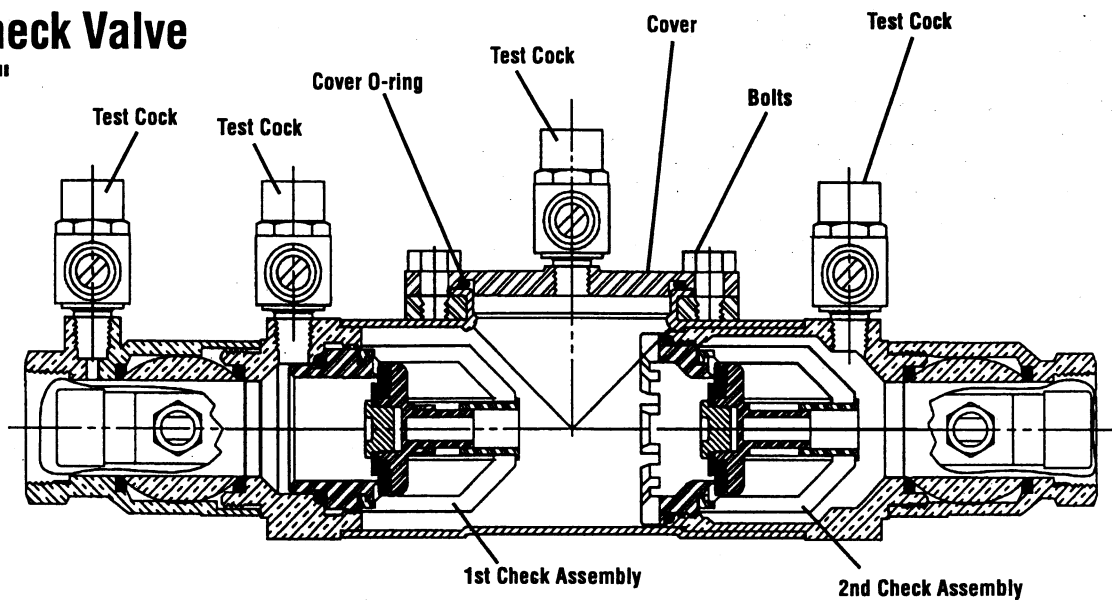

## Double Check Valve

Sizes 1/2" - 2"