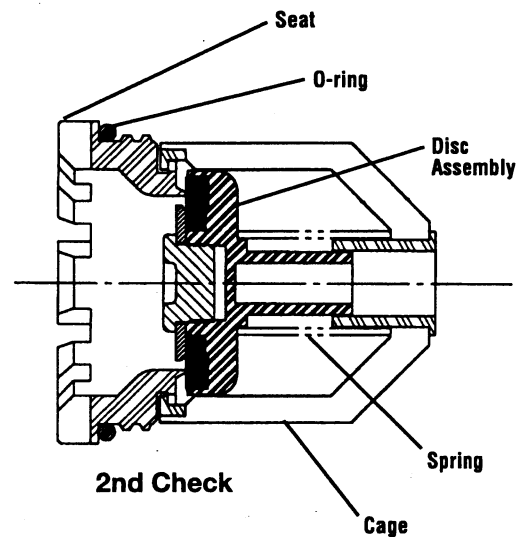

## Double Check Valve

Sizes 1/2" - 2"

Kit consist of: Disc assembly, seat, seat o-ring, spring, cage and cover o-ring.

Ordering No.	Kit No.	Sizes
<b>Rubber Parts Kits</b>		
888568	RK 775 RT	1/2" - 3/4"
888569	RK 775 RT	1"
888570	RK 775 RT	1 1/4" - 1 1/2"
888571	RK 775 RT	2"