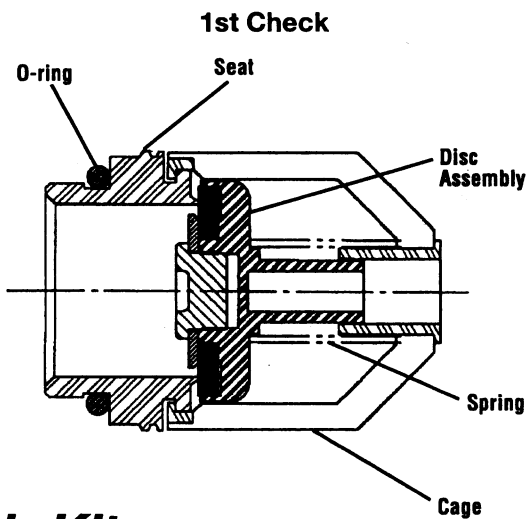

## Double Check Valve

Sizes 1/2" - 2"

Kit consist of: Disc assembly, seat, seat o-ring, spring, cage and cover o-ring.

Ordering No.	Kit No.	Sizes
<b>Rubber Parts Kits</b>		
888568	RK 775 RT	1/2" - 3/4"
888569	RK 775 RT	1"
888570	RK 775 RT	1 1/4" - 1 1/2"
888571	RK 775 RT	2"