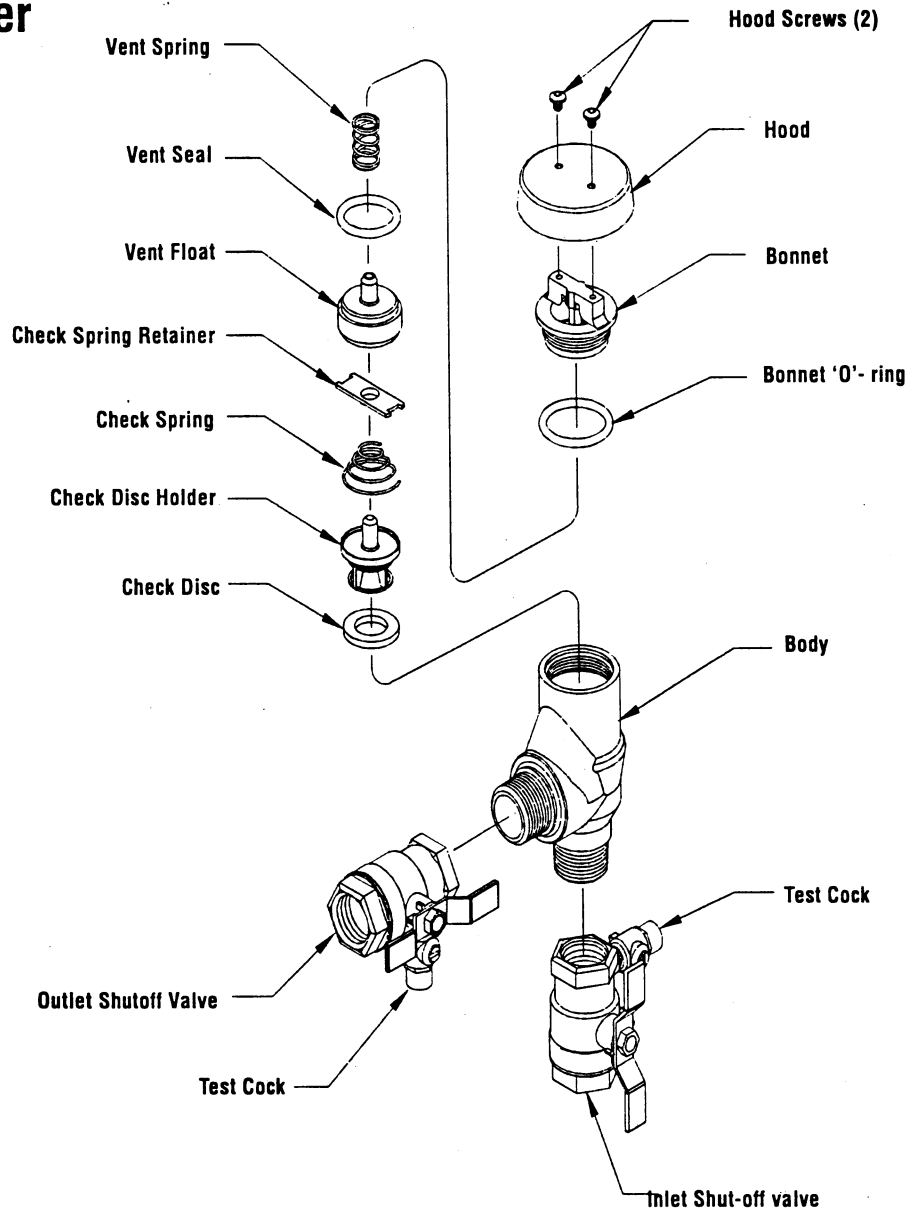

Series 800M3

Pressure Vacuum Breaker

Sizes 1/2" & 3/4"

Repair Kits:

When ordering specify EDP No., Kit No., and Valve Size.

EDP	Kit No.	Size
Check Kits		
886042	RK 800M3 CK	1/2", 3/4"

Kit consist of: Check disc assembly (disc & disc holder), bonnet o-ring and check spring.

EDP	Kit No.	Size
Vent Float Kits		
886041	RK 800M3 V	1/2", 3/4"

Kit consist of: Float vent disc assembly (vent float, seal & spring) and bonnet o-ring.

EDP	Kit No.	Size
Bonnet Assembly Kits		
886040	RK 800M3 B	1/2", 3/4"

Kit consist of: Bonnet, Bonnet o-ring and vent spring.

EDP	Kit No.	Size
Rubber Part Kits		
886039	RK 800M3 RT	1/2", 3/4"

Kits consist of: of: Vent seal, Check disc and bonnet o-ring.