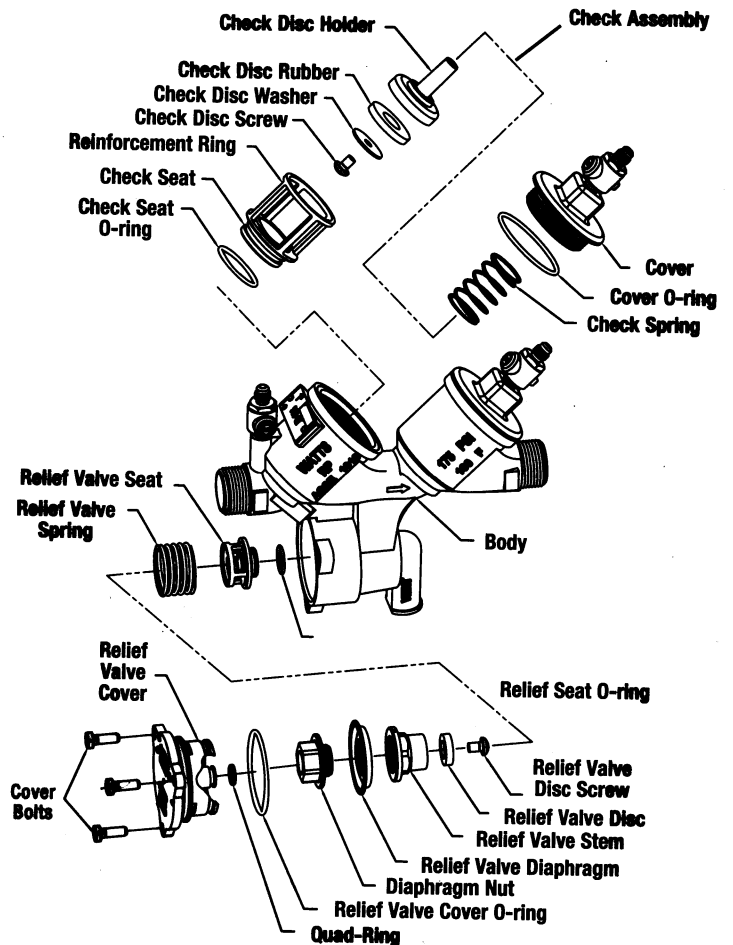

Series 919

Reduced Pressure Zone Assemblies

1/4" - 2"

Relief valve kits

ORDERING CODE   KIT NO.   SIZE

Total Relief Valve Kits:		
0888130	RK 919 VT	1/4" - 1/2"
0888131	RK 919 VT	3/4" - 1"
0888132	RK 919 VT	1 1/4" - 2"

Kit consists of: Relief Valve Assembly, RV Spring, and RV Cover O-ring.

Relief Valve Rubber Parts Kits:		
0888135	RK 919 RV	1/4" - 1/2"
0888136	RK 919 RV	3/4" - 1"
0888137	RK 919 RV	1 1/4" - 2"

Kit consists of: Relief Valve Disc, RV Diaphragm, RV Seat O-ring and Cover O-ring

Relief Valve Seat Kits:		
0888150	RK 919 SV	1/4" - 1/2"
0888151	RK 919 SV	3/4" - 1"
0888152	RK 919 SV	1 1/4" - 2"

Kit consists of: Relief Valve Seat, RV Seat O-ring and RV Cover O-ring

Relief Valve Cover Kits:		
888155	RK 919 VC	1/4" - 1/2"
888156	RK 919 VC	3/4" - 1"
888157	RK 919 VC	1 1/4" - 2"

Kit consists of: Relief Valve Cover and Cover O-ring

Air Gaps		
0881575	919 AGA	1/4" - 1/2"
0881576	919 AGC	3/4" - 1"
0881577	919 AGF	1 1/4" - 2"

Note: For 1/2" and 3/4" 919R10 models use 1" repair kits.

Check valve kits

When ordering, specify Ordering Code Number, Kit Number and Valve Size.

ORDER CODE   KIT NO.   SIZE

1st Check Kits:		
0888110	RK 919 CK1	1/4" - 1/2"
0888111	RK 919 CK1	3/4"
0888112	RK 919 CK1	1"
0888113	RK 919 CK1	1 1/4" - 1 1/2"
0888114	RK 919 CK1	2"

Kit consists of: Check Assembly, Spring and Cover O-ring

2nd Check Kits:		
0888115	RK 919 CK2	1/4" - 1/2"
0888116	RK 919 CK2	3/4"
0888117	RK 919 CK2	1"
0888118	RK 919 CK2	1 1/4" - 1 1/2"
0888119	RK 919 CK2	2"

Kit consists of: Check Assembly, Spring and Cover O-ring

1st or 2nd Check Rubber Parts Kits:		
0888120	RK 919 RC4	1/4" - 1/2"
0888121	RK 919 RC4	3/4"
0888122	RK 919 RC4	1"
0888123	RK 919 RC4	1 1/4" - 1 1/2"
0888124	RK 919 RC4	2"

Kit consists of: Disc, Seat O-ring and Cover O-ring

ORDER CODE   KIT NO.   SIZE

Check Seat Kits:		
0888125	RK 919 S	1/4" - 1/2"
0888126	RK 919 S	3/4"
0888127	RK 919 S	1"
0888128	RK 919 S	1 1/4" - 1 1/2"
0888129	RK 919 S	2"

Kit consists of: Seat, Seat O-ring and Cover O-ring

Complete Valve Rubber Parts Kits:		
0888140	RK 919 RT	1/4" - 1/2"
0888141	RK 919 RT	3/4"
0888142	RK 919 RT	1"
0888143	RK 919 RT	1 1/4" - 1 1/2"
0888144	RK 919 RT	2"

Kit consists of: 2 Check Discs, 2 Check Seat O-rings, 1 RV Disc

Check Cover Kits:		
0888145	RK 919 C	1/4" - 1/2"
0888146	RK 919 C	3/4"
0888147	RK 919 C	1"
0888148	RK 919 C	1 1/4" - 1 1/2"
0888149	RK 919 C	2"

Kit consists of: Cover and Cover O-ring