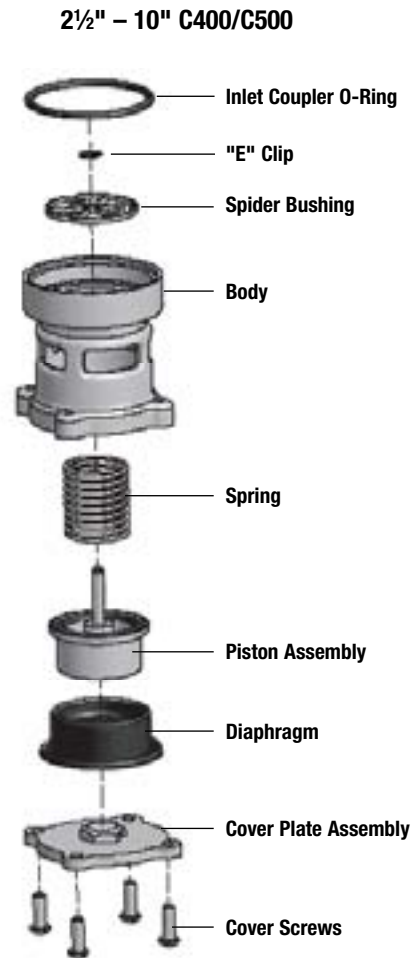

Kit Includes: Complete RV w/36" Hose, RV O-Ring and Lube

Relief Valve Rubber Parts Kit

7010047	ARK C/M 400/500 RV	2½" - 10"
---------	--------------------	-----------

Kit Includes: RV Diaphragm, RV Piston, RV E-Clip, RV O-Ring and Lube

Cover Kit

7010012	ARK C/M C	2½" - 4"
7010013	ARK C/M C	6"
7010014	ARK C/M C	8"
7010015	ARK C/M C	10"

Kit Includes: Cover Sleeve, Sleeve O-Ring (2) and Lube

Test Cock

7018152	ARK C/M TC3	½"	(2½" - 4")
7018153	ARK C/M TC3	¾"	(6" - 10")

Series C-400 Reduced Pressure Zone Assembly 2½" – 10" Series C-500 Reduced Pressure Detector Assembly 2½" – 10"

Relief valve kits

ORDERING NO.	KIT NO.	SIZE
Relief Valve Total Kit		
7010046	ARK C/M 400/500 VT	2½" - 10"
Kit Includes: Complete RV w/36" Hose, RV O-Ring and Lube		
Relief Valve Rubber Parts Kit		
7010047	ARK C/M 400/500 RV	2½" - 10"
Kit Includes: RV Diaphragm, RV Piston, RV E-Clip, RV O-Ring and Lube		

Relief Valve Sensor Lines

Colt

ITEM	DESCRIPTION	USE FOR	ORDERING CODE
	Hose ½ x 20"	2½ – 4 C400, C500	7018890
	Hose ½ x 24"	2½ & 3 C400 N & Z 2½ & 3 C500 N & Z	7018891
	Hose ½ x 30"	6 C400, 4 C400N, 2½, 3, 4 C400Z, 6, 8 C500, 4, 6, 8 C500 N & Z, 2½, 3, 4 C500BFG, 2½, 3, 4, 6 C500BFG N & Z	7018892
	Hose ½ x 36"	8 & 10 C400, 6, 8, 10 C400 N & Z, 10 C500 N & Z, 6 & 8 C500BFG N & Z	7018893