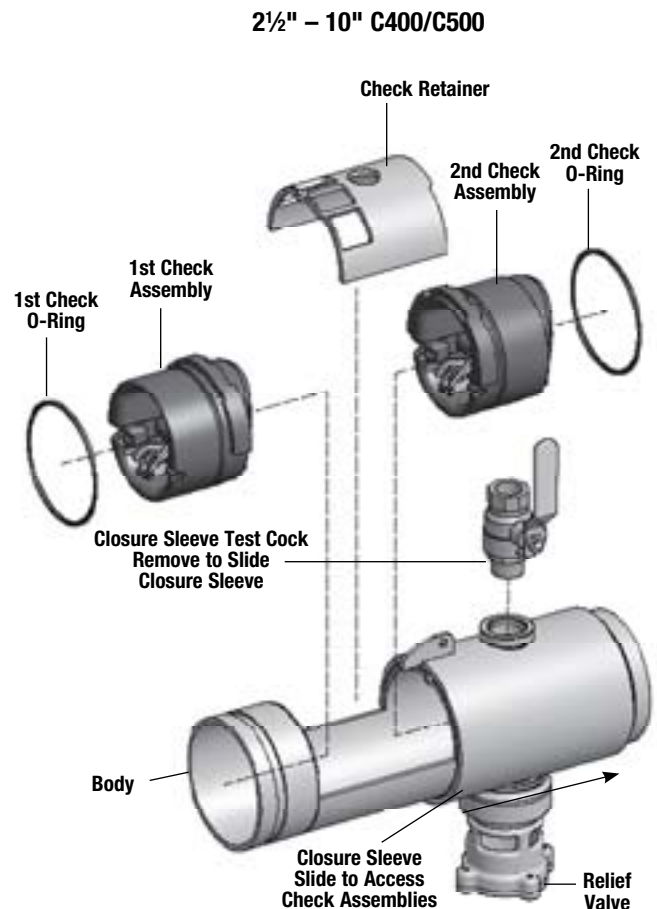

Kit Includes: Shutoff Disk (2), Check O-Ring (2), E-Clip (2), RV Diaphragm, RV Piston, Sleeve O-Rings (2), RV E-Clip, RV O-Ring and Lube

Relief Valve Kit – Total

7010046	ARK C/M 400/500 VT	2½" - 10"
---------	--------------------	-----------

Kit Includes: Complete RV w/36" Hose, RV O-Ring and Lube

Relief Valve Rubber Parts Kit

7010047	ARK C/M 400/500 RV	2½" - 10"
---------	--------------------	-----------

Kit Includes: RV Diaphragm, RV Piston, RV E-Clip, RV O-Ring and Lube

Series C-400 Reduced Pressure Zone Assembly 2½" – 10" Series C-500 Reduced Pressure Detector Assembly 2½" – 10"

Relief valve kits

ORDERING NO.	KIT NO.	SIZE
Relief Valve Total Kit		
7010046	ARK C/M 400/500 VT	2½" - 10"
Kit Includes: Complete RV w/36" Hose, RV O-Ring and Lube		
Relief Valve Rubber Parts Kit		
7010047	ARK C/M 400/500 RV	2½" - 10"
Kit Includes: RV Diaphragm, RV Piston, RV E-Clip, RV O-Ring and Lube		