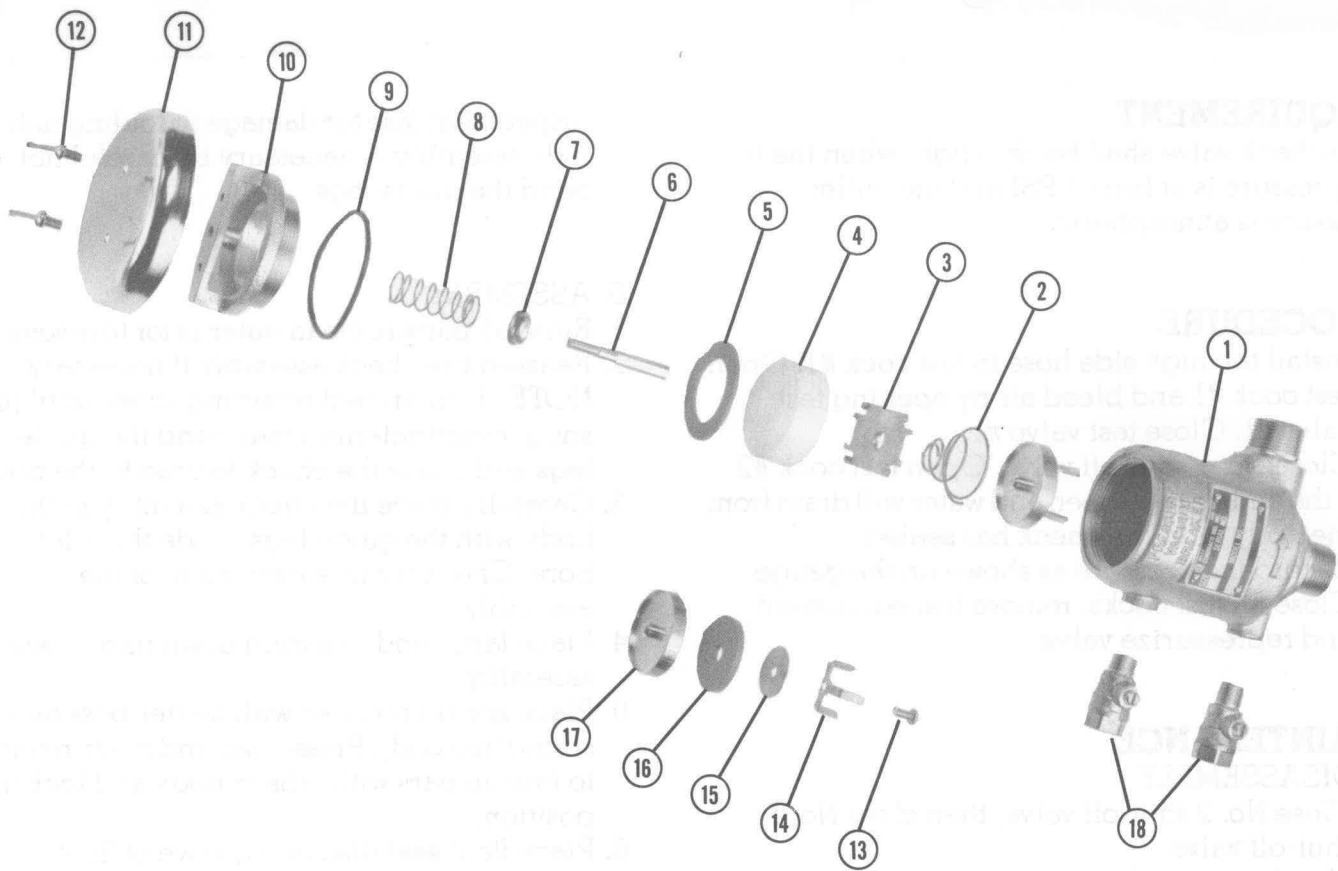

SERIES 40-500
1/2" - 2"
Pressure Type Vacuum
Breaker

CONBRACO 40-500 SERIES PARTS LIST

ITEM NO.	DESCRIPTION	QUANTITY	PART NO.	
			<u>½", ¾" & 1"</u>	<u>1¼", 1½ & 2"</u>
1	BODY	1	Q-4576 (½") Q-4577 (¾") Q-4578 (1")	Q-4602 (1¼") Q-4603 (1½") Q-4604 (2")
2	CHECK SPRING	1	A-1789	A-1800
3	SPRING RETAINER	1	E-2233	E-2240
4	FLOAT	1	K-3417	K-3435
5	FLOAT DISC	1	D-2670	D-2687
6	GUIDE STEM	1	G-3309	G-3335
7	SPRING WASHER	1	E-2230	E-2239
8	FLOAT SPRING	1	A-1788	A-1799
9	CAPO-RING	1	D-2669	D-2688
10	CAP	1	F-3023	F-3024
11	INLET CANOPY	1	E-2234	E-2243
12	SCREW	2	B-1864	B-1864
13	SCREW	1	B-1864	B-1878
14	CHECK GUIDE	1	E-2232	E-2242
15	WASHER	1	E-2231	N/A
16	SEAT DISC	1	D-2671	D-2689
17	SEAT HOLDER	1	K-3418	K-3436
18	TEST COCK	2	78-257-01	78-258-01
REPAIR KITS				
	RUBBER REPAIR KIT 5, 9, 16		40-500-01	40-500-03
	COMPLETE REPAIR KIT 2, 4, 5, 6, 8, 9, 13, 14 15, 16, 17		40-500-02	40-500-04