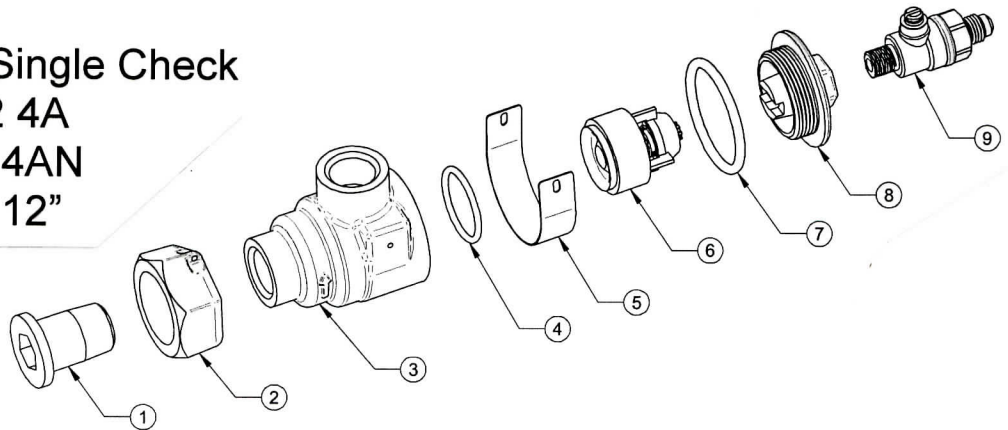

Type 1 Bypass DC
 DCDA 4A
 DCDA 4AN
 2 1/2" - 12"

Bypass DC Repair Kits

- 4A-003-01: Check Rubber Repair Kit: Includes items 6, 7, and 12 (1 ea.)
 4A-003-02: DC Check Repair Kit: Includes items 6, 7, and 8 (1 ea.)

Type 2 Bypass Single Check
 DCDA2 4A
 DCDA2 4AN
 2 1/2" - 12"

- 4A-003-12: Check Repair Kit: Includes items 4, 6, and 7 (1 each)
 4A-003-13: Check Complete Kit: Includes items 1 - 9 (1 each)