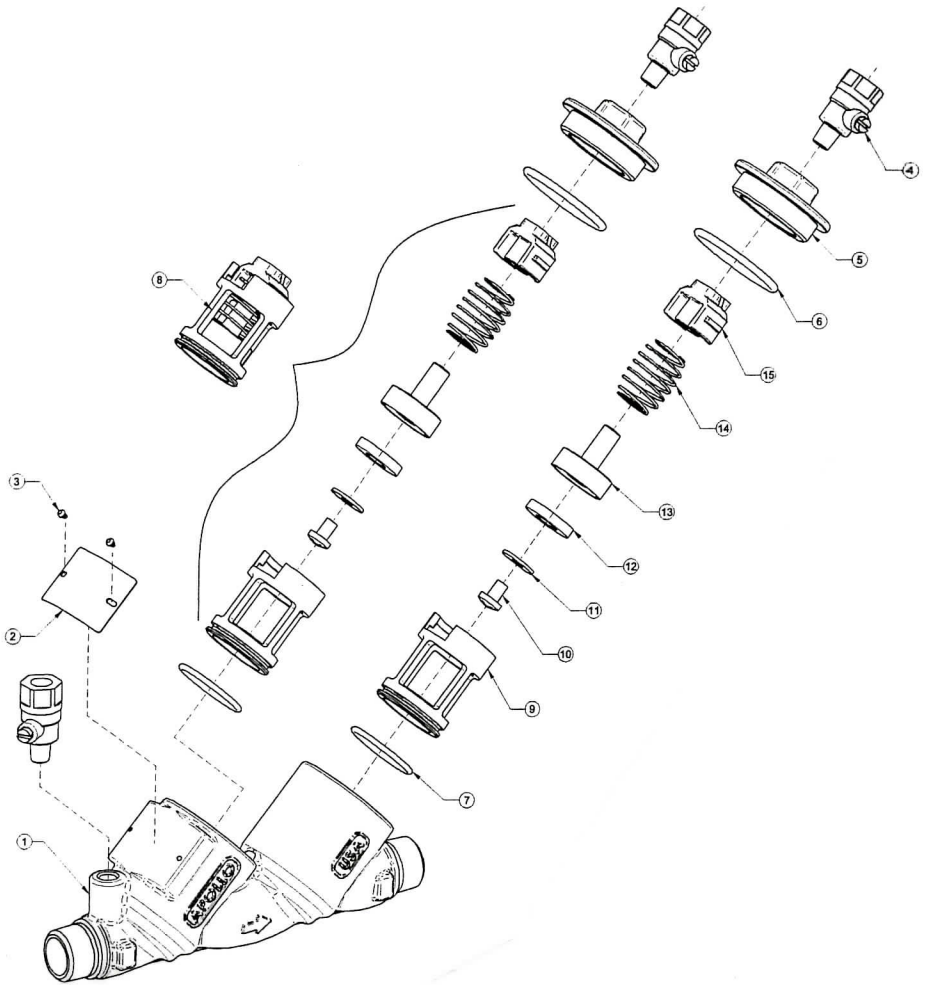

Type 1 Bypass DC
 DCDA 4A
 DCDA 4AN
 2 1/2" - 12"

Bypass DC Repair Kits

- 4A-003-01: Check Rubber Repair Kit: Includes items 6, 7, and 12 (1 ea.)
 4A-003-02: DC Check Repair Kit: Includes items 6, 7, and 8 (1 ea.)

Type 2 Bypass Single Check
 DCDA2 4A
 DCDA2 4AN
 2 1/2" - 12"

- 4A-003-12: Check Repair Kit: Includes items 4, 6, and 7 (1 each)
 4A-003-13: Check Complete Kit: Includes items 1 - 9 (1 each)