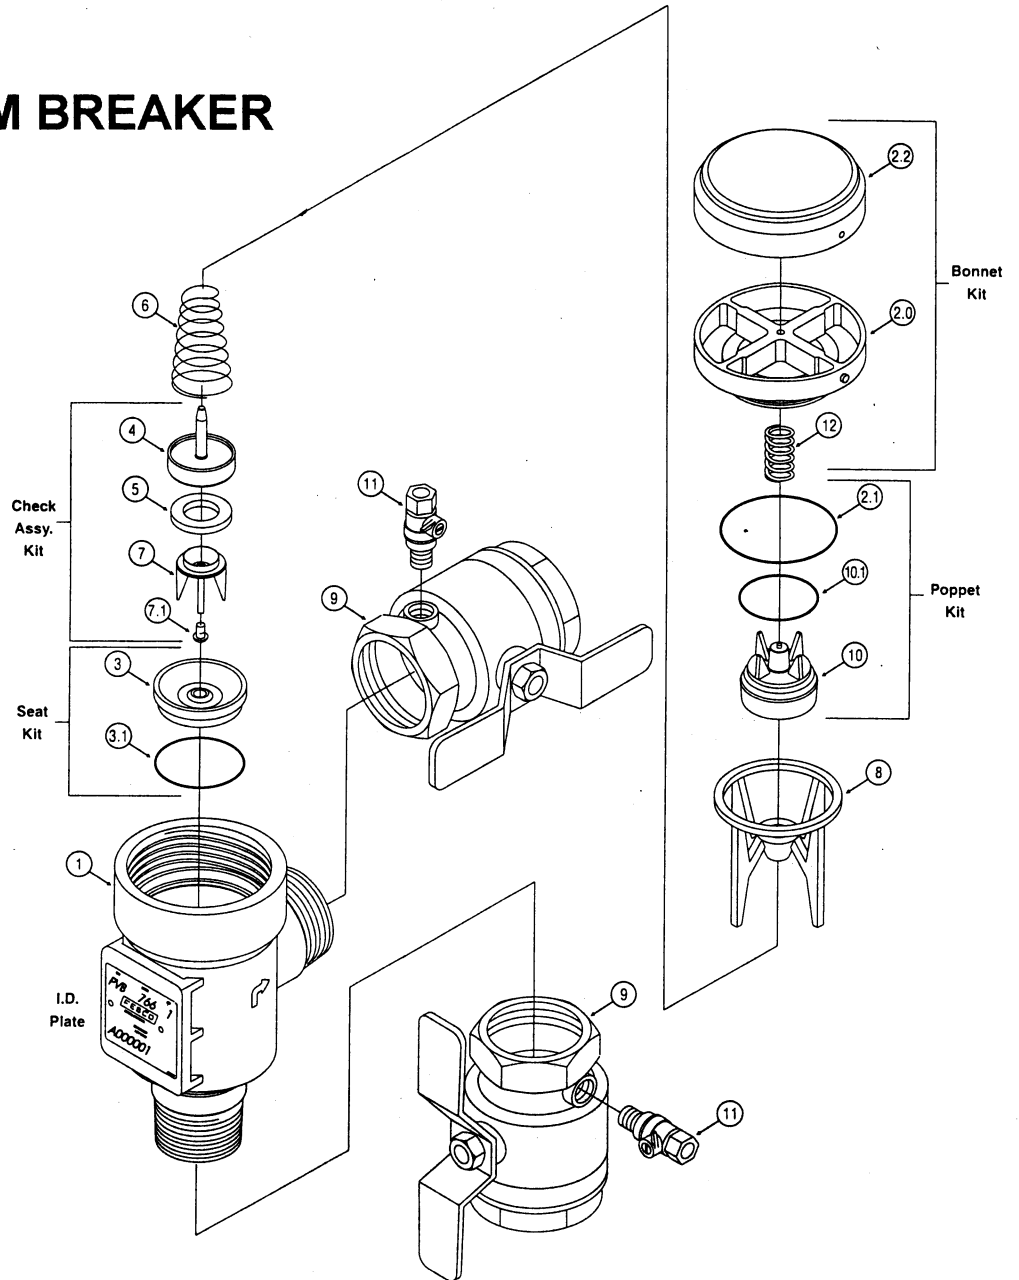

PRESSURE VACUUM BREAKER MODEL 766

766 REPAIR KITS

Rubber Kit

Size:	1/2	3/4	1
Part No.:	905-360	905-360	905-361
Kit Includes:			
Item	Description	Qty.	
2.1	O-Ring	1	
3.1	O-Ring	1	
10.1	O-Ring	1	

Check Assembly Kit

Size:	1/2	3/4	1
Part No.:	905-366	905-366	905-367
Kit Includes:			
Item	Description	Qty.	
4	Disc Holder	1	
5	Seat Disc	1	
7	Guide	1	
7.1	Pan HD Screw	1	

Poppet Kit

Size:	1/2	3/4	1
Part No.:	905-362	905-362	905-363
Kit Includes:			
Item	Description	Qty.	
2.1	O-Ring	1	
10	Poppet	1	
10.1	O-Ring	1	

Bonnet Kit

Size:	1/2	3/4	1
Part No.:	905-368	905-368	905-369
Kit Includes:			
Item	Description	Qty.	
2	Bonnet	1	
2.1	O-Ring	1	
2.2	Canopy	1	
12	Air-Inlet Spring	1	

Seat Kit

Size:	1/2	3/4	1
Part No.:	905-364	905-364	905-365
Kit Includes:			
Item	Description	Qty.	
3	Seat Ring	1	
3.1	O-Ring	1	