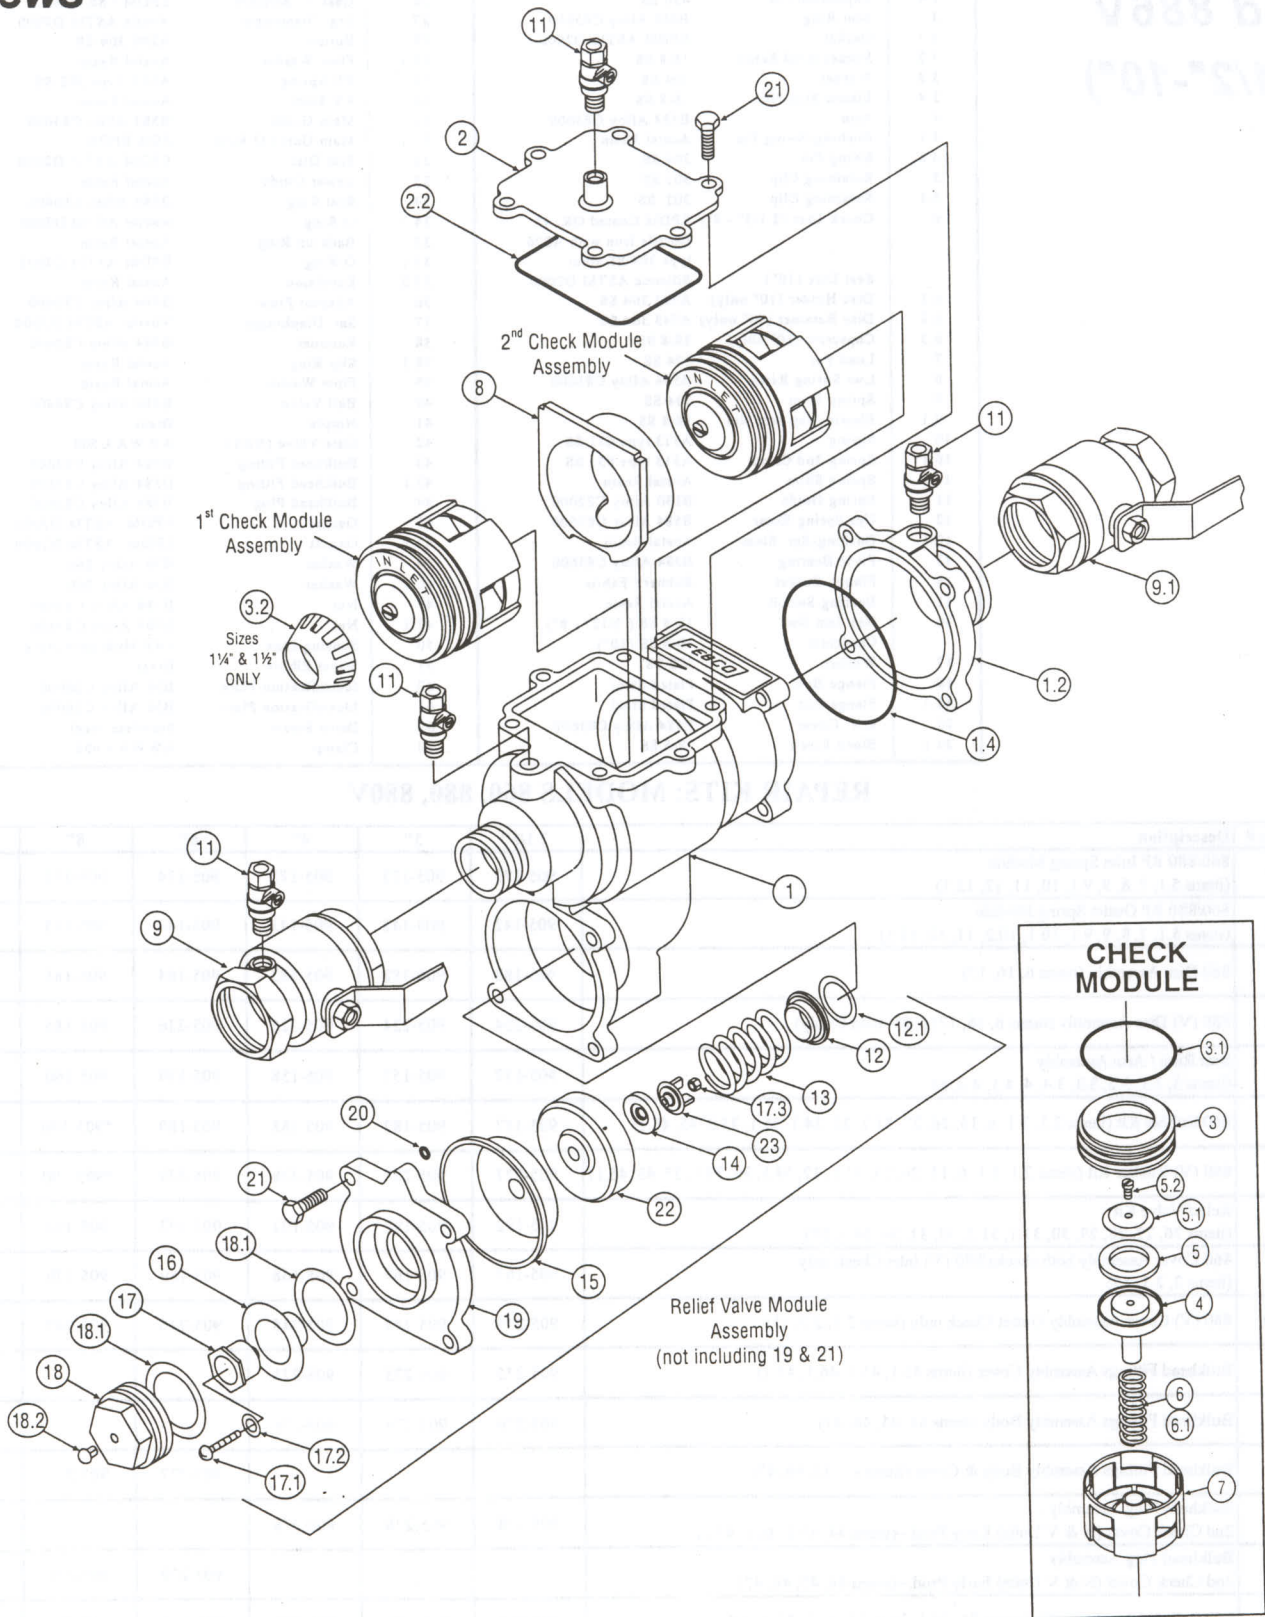

Model 860 (1/2" - 2") Repair Kits

Rubber Parts Kit		1/2	3/4	1	1 1/4	1 1/2	2
Part No.		905-355	905-355	905-356	905-357	905-357	905-357
All Sizes Include:							
Item	Description	Qty.	Item	Description	Qty.		
2.2	O-Ring	1	14	Seat Disc - RV	1		
3.1	O-Ring	1	15	Diaphragm - RV	1		
5	Seat Disc	2	16	Outer Diaphragm - RV	1		
12	Seat Ring - RV	1	18.1	Slip Ring Cylinder - RV	2		
12.1	Gasket Ring - RV	1	20	O-Ring - RV	1		

Check Module Rubber Kit		1/2	3/4	1	1 1/4	1 1/2	2
Part No.		905-342	905-342	905-343	905-344	905-344	905-344
All Sizes Include:							
Item	Description	Qty.	Item	Description	Qty.		
2.2	O-Ring	1	5	Seat Disc	2		
3.1	O-Ring	2					

Relief Valve Rubber Kit		1/2	3/4	1	1 1/4	1 1/2	2
Part No.		905-345	905-345	905-345	905-346	905-346	905-346
All Sizes Include:							
Item	Description	Qty.	Item	Description	Qty.		
12	Seat Ring - RV	1	16	Outer Diaphragm - RV	1		
12.1	Gasket Ring - RV	1	18.1	Slip Ring Cylinder - RV	2		
14	Seat Disc - RV	1	20	O-Ring - RV	1		
15	Diaphragm - RV	1					

Single Poppet Kit		1/2	3/4	1	1 1/4	1 1/2	2
Part No.		905-339	905-339	905-340	905-341	905-341	905-341
All Sizes Include:							
Item	Description	Qty.	Item	Description	Qty.		
4	Poppet	1	5.1	Disc Retainer	1		
5	Seat Disc	1	5.2	Round HD Screw	1		

1" Check Module Assembly		1/2	3/4	1	1 1/4	1 1/2	2
Part No.		905-348	905-348	905-350	905-352	905-352	905-352
All Sizes Include:							
Item	Description	Qty.	Item	Description	Qty.		
3	Seat	1	5.1	Disc Retainer	1		
3.1	O-Ring	1	5.2	Round HD Screw	1		
4	Poppet	1	6.1	Spring	1		
5	Seat Disc	1	7	Guide	1		

2" Check Module Assembly		1/2	3/4	1	1 1/4	1 1/2	2
Part No.		905-347	905-347	905-349	905-351	905-351	905-351
All Sizes Include:							
Item	Description	Qty.	Item	Description	Qty.		
3	Seat	1	5.1	Disc Retainer	1		
3.1	O-Ring	1	5.2	Round HD Screw	1		
4	Poppet	1	6	Spring	1		
5	Seat Disc	1	7	Guide	1		

Relief Valve Module Assembly Kit		1/2	3/4	1	1 1/4	1 1/2	2
Part No.		905-353	905-353	905-353	905-354	905-354	905-354
All Sizes Include:							
Item	Description	Qty.	Item	Description	Qty.		
12	Seat Ring - RV	1	17.1	Round HD Screw - RV	1		
12.1	Gasket Ring - RV	1	17.2	Washer - RV	1		
13	Spring - RV	1	17.3	Hex Nut - RV	1		
14	Seat Disc - RV	1	18.1	Slip Ring Cylinder - RV	2		
15	Diaphragm - RV	1	20	O-Ring - RV	1		
16	Outer Diaphragm - RV	1	22	Large Piston - RV	1		
17	Small Piston - RV	1	23	Guide - RV	1		

Cut-a-way views

(1/2"-2")

FEBCO Model 860 / 860U (1/2" - 2")