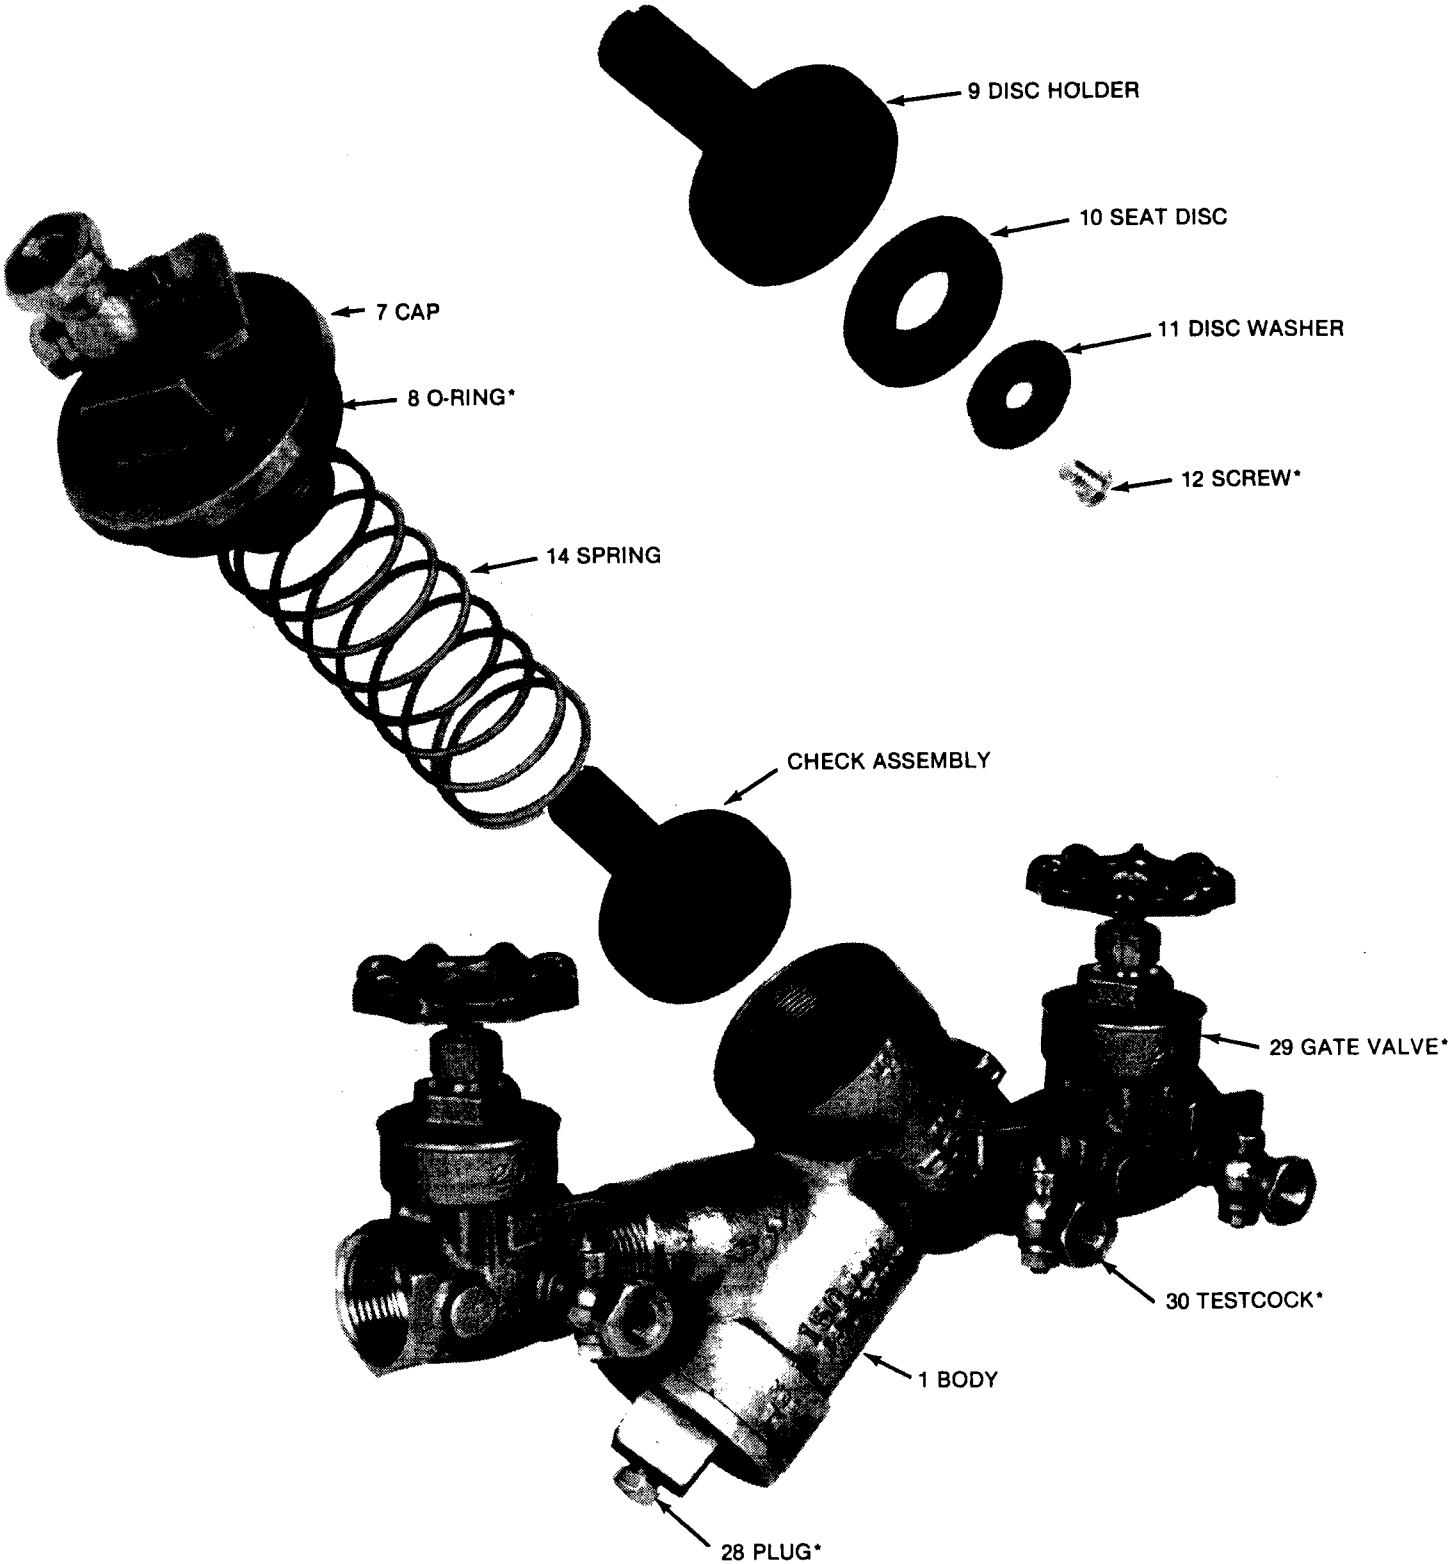

MODEL 805Y PART NUMBERS SIZES 3/4" to 2"

FIG. NO.	DESCRIPTION	QTY.	SIZE 3/4"	SIZE 1"	SIZE 1-1/2"	SIZE 2"
7	Cap	2	101-028	101-028	101-034	101-034
8	O-ring	2	398-226-72	398-226-72	398-235-72	398-235-72
9	Disc Holder	2	500-270	500-270	500-278	500-278
10	Seat Disc	2	400-099	400-099	400-103	400-103
11	Washer	2	300-084	300-084	300-108	300-108
12	Screw	2	516-543-03	516-543-03	516-543-03	516-543-03
14	Spring	2	630-115	630-115	630-118	630-118
Shut-offs						
29	Ball Valve - Inlet	1	781-053	781-054	781-056	781-057
29	Ball Valve - Outlet	1	781-048	781-049	781-051	781-052
30	Testcock	4	781-074	781-074	781-075	781-075
Assemblies/Kits						
	Rubber Parts (8, 10-2 ea.)	...	905-042	905-042	905-053	905-053
	Check Assembly (8, 9, 10, 11 and 12)	...	905-044	905-044	905-055	905-055

The Model 805YB and Model 805YS utilize the same components as the 805Y with the exception of the following:

MODEL 805YB SIZE 3/4"

FIG. NO.	DESCRIPTION	QTY.	SIZE 3/4"
14	Spring	2	630-167

MODEL 805YS SIZES 3/4" to 2"

FIG. NO.	DESCRIPTION	QTY.	SIZE 3/4"	SIZE 1"	SIZE 1-1/2"	SIZE 2"
10	Seat Disc	2	400099S	400099S	400103S	400103S
Assemblies/Kits						
	Rubber Parts (8, 10-2 ea.)	...	905042S	905042S	905053S	905053S
	Check Assembly (8, 9, 10, 11 and 12)	...	905044S	905044S	905055S	905055S

**MODEL 805Y
SIZES 3/4" to 2"**

*COMMERCIAL PARTS