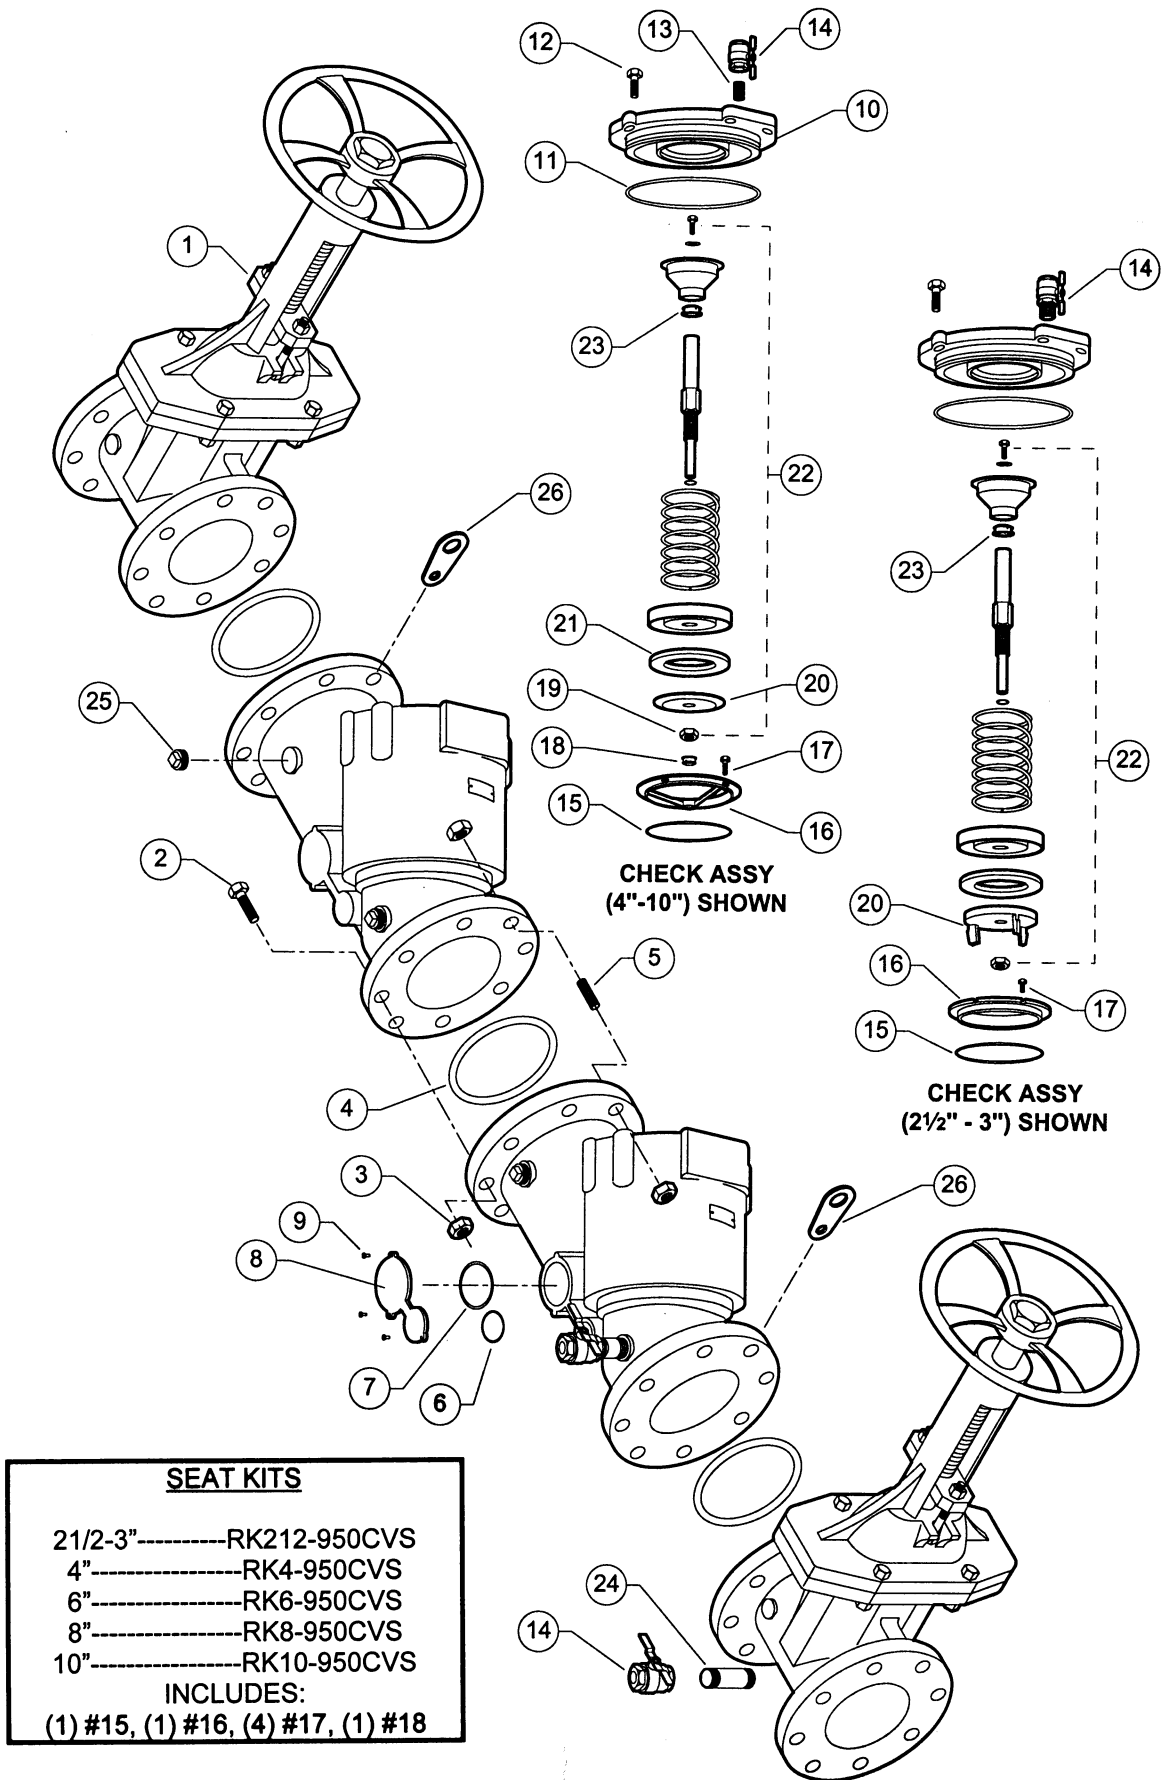

SEAT KITS	
2 1/2"-3"	-----RK212-950CVS
4"	-----RK4-950CVS
6"	-----RK6-950CVS
8"	-----RK8-950CVS
10"	-----RK10-950CVS
INCLUDES:	
(1) #15, (1) #16, (4) #17, (1) #18