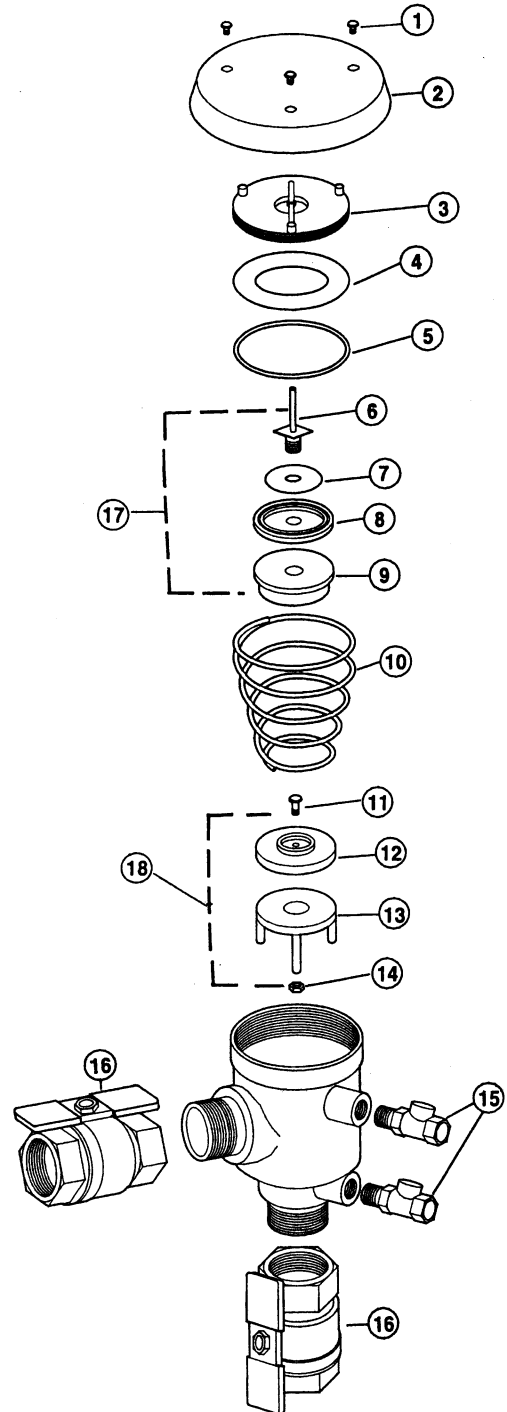

MODEL 720A

Pressure Vacuum Breakers

1/2", 3/4" & 1"

WILKINS

A **ZURN**™ Company

ITEM NO.	DESCRIPTION	PART NO.
1	CANOPY SCREW	721-11
2	CANOPY	721-3
3	BONNET	721-20
4	PLASTIC WASHER	721A-12
5	O-RING	138N
6	LOAD NUT & GUIDE	721-90
7	LOAD WASHER	721-80
8	DISC UPPER	721A-34
9	POPPET	721-30
10	SPRING	721-33
11	SCREW	721-11A
12	LOWER DISC	721B-34
13	GUIDE SPIDER	721-31
14	NUT, HEX	721-9A
15	TEST COCK	18-860
	TEST COCK ASSY., OLD STYLE	721-480
16	BALL VALVE 1/2"	12-850
	BALL VALVE 3/4"	34-850
	BALL VALVE 1"	1-850
17	POPPET ASSY.	721-300
18	SPIDER ASSY.	721-310

REPAIR KIT

RK1-720A

REPAIR KIT
Model 720A 1/2", 3/4" & 1"

PART NO.	QTY.	DESCRIPTION
721A-12	1	PLASTIC WASHER
138N	1	O-RING
721-33	1	SPRING
721-300	1	POPPET ASSY.
721-310	1	SPIDER ASSY.

MODEL 720A

Pressure Vacuum Breakers

1-1/4", 1-1/2" & 2"

WILKINS

A ZURN™ Company

ITEM NO.	DESCRIPTION	PART NO.
1	CANOPY SCREW	724-11
2	CANOPY	724-3
3	RETAINER RING	724-32
4	BONNET	724-20-030F
5	WASHER	724A-12
6	O-RING	156N
7	LOAD NUT & GUIDE ASSY.	724-90
8	LOAD WASHER	724-80
9	UPPER DISC	724A-34
10	POPPET	724-30
11	SPRING	724-33
12	SCREW	724-11A
13	WASHER	62-14
14	LOWER DISC	724B-34
15	WASHER	724-80A
16	GUIDE SPIDER	724-31
17	NUT	5752-9
18	TEST COCK	14-860
	TEST COCK ASSY., OLD STYLE	721-480
19	NIPPLE, 1-1/4" ONLY	104-21B
20	BALL VALVE, 1-1/4"	114-850
	BALL VALVE, 1-1/2"	112-850
	BALL VALVE, 2"	2-850
21	POPPET ASSY.	724-300
22	SPIDER ASSY.	724-310

REPAIR KIT

RK2-720A

REPAIR KIT
Model 720A 1-1/4", 1-1/2" & 2"

PART NO.	QTY.	DESCRIPTION
724A-12	1	WASHER
156N	1	O-RING
724-33	1	SPRING
724-300	1	POPPET ASSY.
724-310	1	SPIDER ASSY.