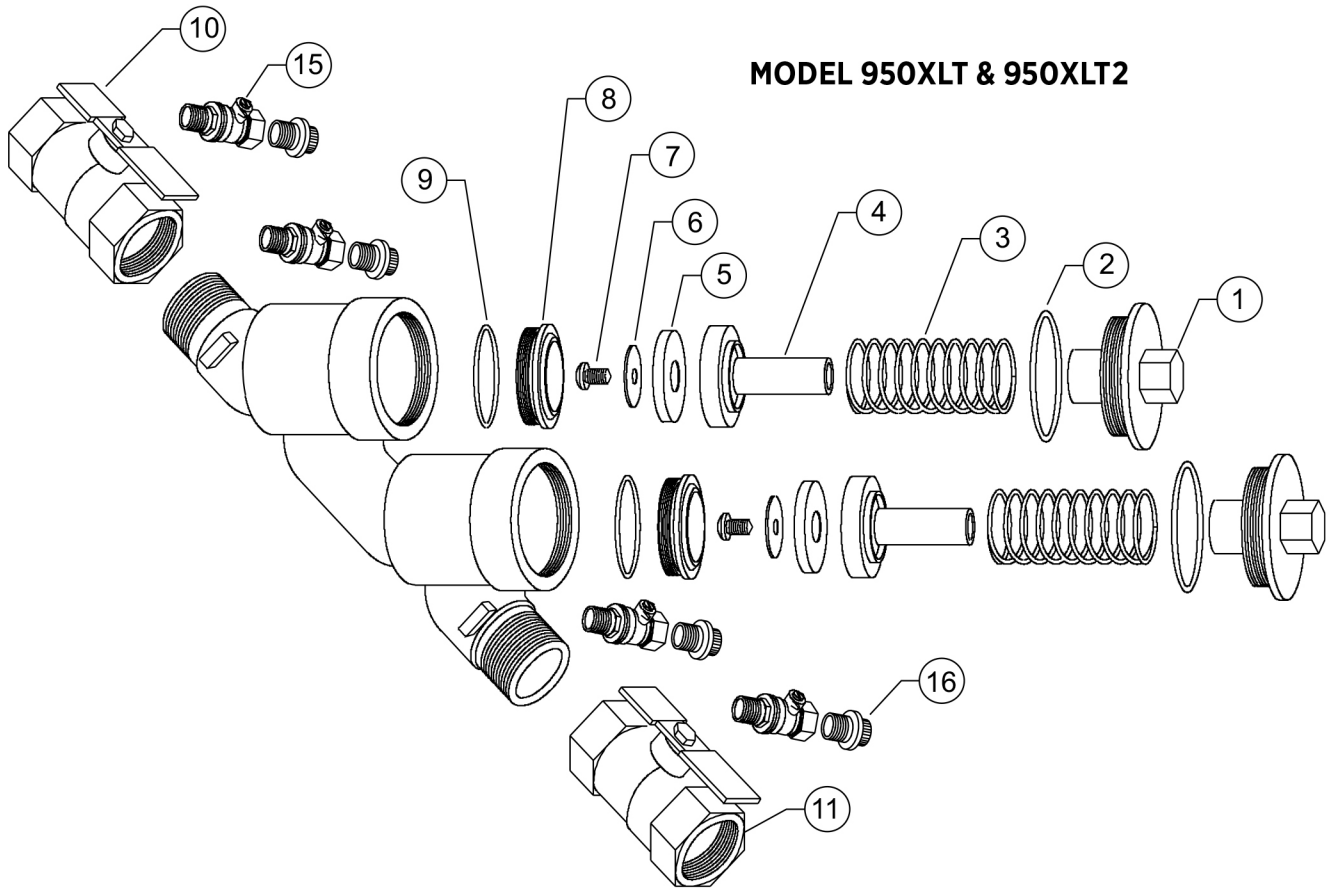

# MODEL 950XLT2, 950XLT, 950XLTD

Double Check – Backflow Preventers 3/4" to 2"

Parts Drawing

MODEL 950XLT & 950XLT2

MODEL 950XLTD

MODEL 950XLTDABF

# MODEL 950XLT2, 950XLT, 950XLTD

Double Check – Backflow Preventers 3/4" to 2"

Repair Kit Components		3/4" and 1"					1-1/4" - 2"					
Item #	Item Description	RK34-950XL	RK34-950XLT	RK34-950XLR	RK34-950XLTSK	RK34-CK-COVER	RK114-950XL	RK114-950XLT	RK114-950XLR	RK114-950XLTSK	RK114-CK-COVER	RK2-950XLTD
1	Check Cover					●(x2)					●(x2)	
2	O-Ring, Cover	●(x2)	●(x2)	●(x2)		●(x2)	●(x2)	●(x2)	●(x2)		●(x2)	●(x2)
3	Check Spring	●(x2)	●(x2)				●(x2)	●(x2)				●(x2)
4	Poppet		●(x2)					●(x2)				
5	Seal Ring	●(x2)	●(x2)	●(x2)			●(x2)	●(x2)	●(x2)			●(x2)
6	Seal Ring Retainer		●(x2)					●(x2)				
7	Retaining Bolt		●(x2)					●(x2)				
8	Check Seat		●(x2)		●(x2)			●(x2)		●(x2)		
9	O-Ring, Check Seat		●(x2)		●(x2)			●(x2)		●(x2)		

Whole Goods (Available for individual sale)						
Item #	Item Description	3/4"	1"	1-1/4"	1-1/2"	2"
10	Ball Valve, Tapped 950XLT2	34-850TXL	1-850TXL	114-850TXL	112-850TXL	2-850TXL
	Ball Valve, Tapped 950XLT	34-850T	1-850T	114-850T	112-850T	2-850T
11	Ball Valve, 950XLT2	34-850XL	1-850XL	114-850XL	112-850XL	2-850XL
	Ball Valve, 950XLT	34-850	1-850	114-850	112-850	2-850
12	Butterfly Valve, Tapped*	N/A		114-49BRXLSST	112-49BRXLSST	2-49BRXLSST
13	Butterfly Valve*			114-49BRXLSS	112-49BRXLSS	2-49BRXLSS
14	Gate Valve			114-48OSY	112-48OSY	2-48OSY
15	Test Cock	18-860XL		14-860XL		
16	Test Cock Cap Plug				2-7P	
17	Water Meter 5/8"				557-54XL	
	Check Seat Tool (x6)	BRK34-SEATTOOL			BRK114-SEATTOOL	