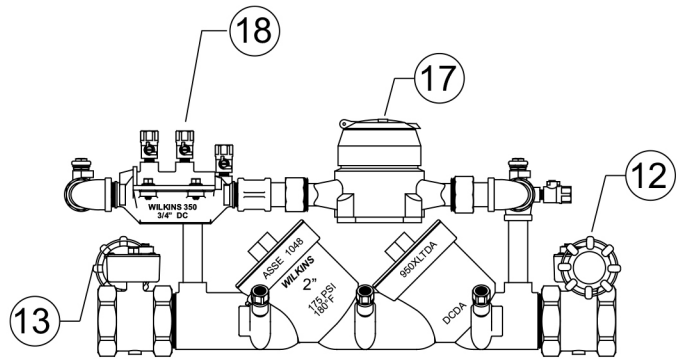

# MODEL 950XLT2, 950XLT, 950XLTD

Double Check – Backflow Preventers 3/4" to 2"

Parts Drawing

MODEL 950XLT & 950XLT2

MODEL 950XLTD

MODEL 950XLTDABF

# MODEL 950XLT2, 950XLT, 950XLTD

Double Check – Backflow Preventers 3/4" to 2"

Repair Kit Components		3/4" and 1"					1-1/4" - 2"					
Item #	Item Description	RK34-950XL	RK34-950XLT	RK34-950XLR	RK34-950XLTSK	RK34-CK-COVER	RK114-950XL	RK114-950XLT	RK114-950XLR	RK114-950XLTSK	RK114-CK-COVER	RK2-950XLTD
1	Check Cover					●(x2)					●(x2)	
2	O-Ring, Cover	●(x2)	●(x2)	●(x2)		●(x2)	●(x2)	●(x2)	●(x2)		●(x2)	●(x2)
3	Check Spring	●(x2)	●(x2)				●(x2)	●(x2)				●(x2)
4	Poppet		●(x2)					●(x2)				
5	Seal Ring	●(x2)	●(x2)	●(x2)			●(x2)	●(x2)	●(x2)			●(x2)
6	Seal Ring Retainer		●(x2)					●(x2)				
7	Retaining Bolt		●(x2)					●(x2)				
8	Check Seat		●(x2)		●(x2)			●(x2)		●(x2)		
9	O-Ring, Check Seat		●(x2)		●(x2)			●(x2)		●(x2)		

Whole Goods (Available for individual sale)						
Item #	Item Description	3/4"	1"	1-1/4"	1-1/2"	2"
10	Ball Valve, Tapped 950XLT2	34-850TXL	1-850TXL	114-850TXL	112-850TXL	2-850TXL
	Ball Valve, Tapped 950XLT	34-850T	1-850T	114-850T	112-850T	2-850T
11	Ball Valve, 950XLT2	34-850XL	1-850XL	114-850XL	112-850XL	2-850XL
	Ball Valve, 950XLT	34-850	1-850	114-850	112-850	2-850
12	Butterfly Valve, Tapped*	N/A		114-49BRXLSST	112-49BRXLSST	2-49BRXLSST
13	Butterfly Valve*			114-49BRXLSS	112-49BRXLSS	2-49BRXLSS
14	Gate Valve			114-48OSY	112-48OSY	2-48OSY
15	Test Cock	18-860XL		14-860XL		
16	Test Cock Cap Plug				2-7P	
17	Water Meter 5/8"				557-54XL	
	Check Seat Tool (x6)	BRK34-SEATTOOL			BRK114-SEATTOOL	