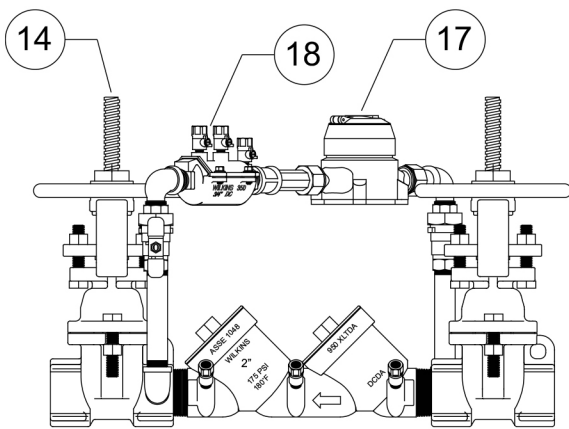

# MODEL 950XLT2, 950XLT, 950XLTD

Double Check – Backflow Preventers 3/4" to 2"

Parts Drawing

MODEL 950XLT & 950XLT2

MODEL 950XLTD

MODEL 950XLTDABF

# MODEL 950XLT2, 950XLT, 950XLTD

Double Check – Backflow Preventers 3/4" to 2"

Repair Kit Components		3/4" and 1"					1-1/4" - 2"					
Item #	Item Description	RK34-950XL	RK34-950XLT	RK34-950XLR	RK34-950XLTSK	RK34-CK-COVER	RK114-950XL	RK114-950XLT	RK114-950XLR	RK114-950XLTSK	RK114-CK-COVER	RK2-950XLTD
1	Check Cover					●(x2)					●(x2)	
2	O-Ring, Cover	●(x2)	●(x2)	●(x2)		●(x2)	●(x2)	●(x2)	●(x2)		●(x2)	●(x2)
3	Check Spring	●(x2)	●(x2)				●(x2)	●(x2)				●(x2)
4	Poppet		●(x2)					●(x2)				
5	Seal Ring	●(x2)	●(x2)	●(x2)			●(x2)	●(x2)	●(x2)			●(x2)
6	Seal Ring Retainer		●(x2)					●(x2)				
7	Retaining Bolt		●(x2)					●(x2)				
8	Check Seat		●(x2)		●(x2)			●(x2)		●(x2)		
9	O-Ring, Check Seat		●(x2)		●(x2)			●(x2)		●(x2)		

Whole Goods (Available for individual sale)						
Item #	Item Description	3/4"	1"	1-1/4"	1-1/2"	2"
10	Ball Valve, Tapped 950XLT2	34-850TXL	1-850TXL	114-850TXL	112-850TXL	2-850TXL
	Ball Valve, Tapped 950XLT	34-850T	1-850T	114-850T	112-850T	2-850T
11	Ball Valve, 950XLT2	34-850XL	1-850XL	114-850XL	112-850XL	2-850XL
	Ball Valve, 950XLT	34-850	1-850	114-850	112-850	2-850
12	Butterfly Valve, Tapped*	N/A		114-49BRXLSST	112-49BRXLSST	2-49BRXLSST
13	Butterfly Valve*			114-49BRXLSS	112-49BRXLSS	2-49BRXLSS
14	Gate Valve			114-48OSY	112-48OSY	2-48OSY
15	Test Cock	18-860XL		14-860XL		
16	Test Cock Cap Plug				2-7P	
17	Water Meter 5/8"				557-54XL	
	Check Seat Tool (x6)	BRK34-SEATTOOL			BRK114-SEATTOOL	