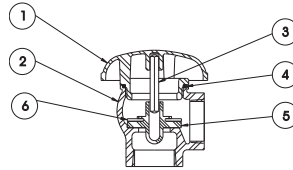

### 1/2" - 2" Atmospheric Vacuum Breaker

Ordering Code	Size	List Price
<b>Model 715 Bonnet/Stem Kit</b>		
901217	1/2"-3/4"	\$ 23.75
901250	1"	34.75

Kit Includes: Items 1 & 3

Ordering Code	Size	List Price
<b>Model 715 Poppet Kit</b>		
905046	1/2"-3/4"	14.25
901549	1"	14.25