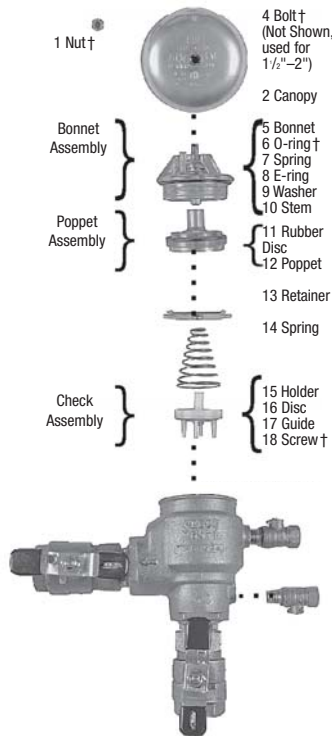

### 1/2" - 2" Pressure Vacuum Breaker

Illustration shown is for sizes 3/4" through 1 1/4" only.

Bonnet and bolt for 1/2" and 2" not shown.

† Commercial Parts

‡ The FEBCO Model 765 design differs slightly from the illustration for sizes 1 1/2" and 2". Kits may include additional parts not listed on diagram.

\*The wetted surface of this product contacted by consumable water contains 0.25% of lead by weight.

Supersedes all other price lists / Prices subject to change / Weights are estimated

† Grooved ends available on all OS&Y gate valves in some models and sizes. Expect larger lead times.

Ordering Code	Size	List Price
<b>Bonnet/Poppet Kit</b>		
905211	1/2"-3/4"	\$ 39.50
905212	1"-1 1/4"	48.75

Kit Includes: Items 5-12

Ordering Code	Size	List Price
<b>Poppet Assembly Kit</b>		
905049	1/2"-3/4"	19.00
905050	1"-1 1/4"	25.25
901860	1 1/2"-2"	39.50

Kit Includes: Item 2

Ordering Code	Size	List Price
<b>Retainer</b>		
300096	1/2"-3/4"	13.00
300088	1"-1 1/4"	14.25

Included in Check Kit‡

Kit Includes: Item 13

Ordering Code	Size	List Price
<b>Check Spring</b>		
630108	1/2"-3/4"	13.00
630106	1"-1 1/4"	14.25
630063	1 1/2"-2"	21.50