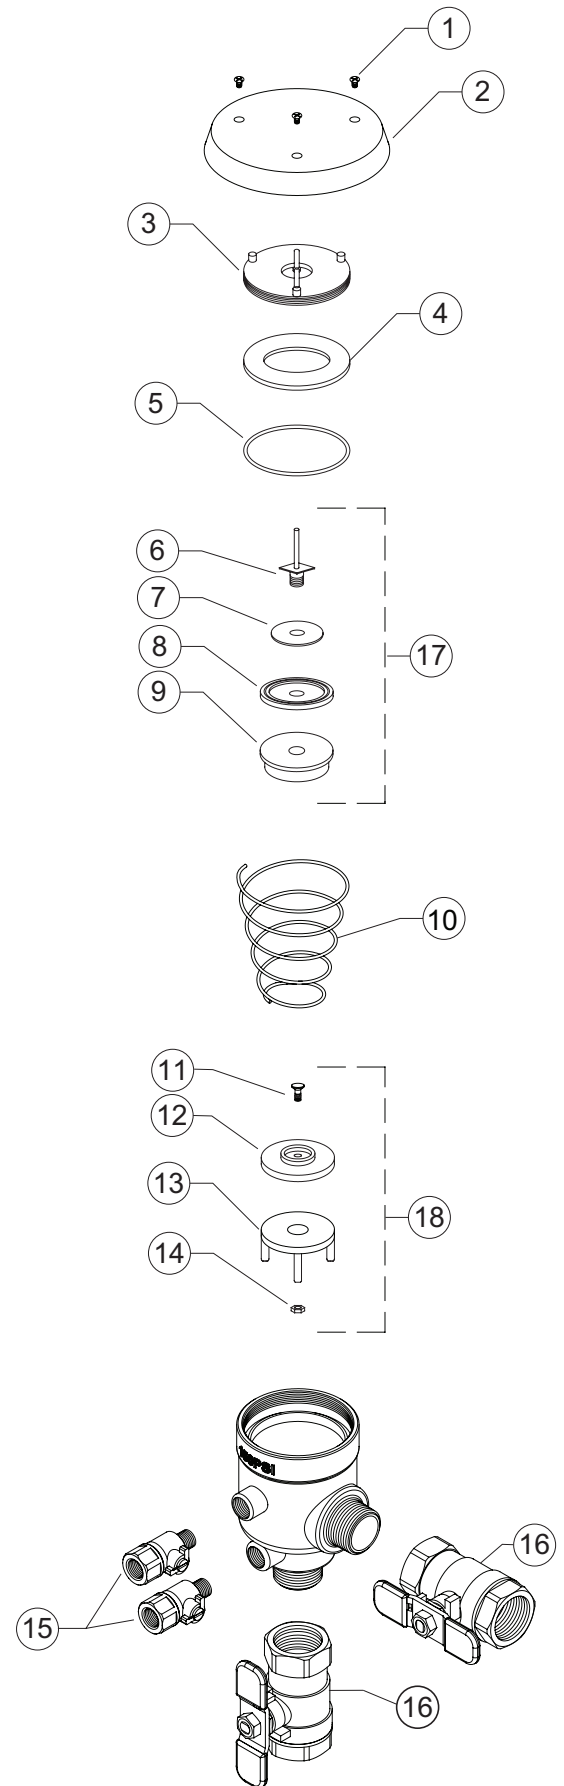

WILKINS

A ZURN Company

MODEL 720A

Pressure Vacuum Breakers

1/2", 3/4" & 1"

ITEM NO.	DESCRIPTION	PART NO.
1	CANOPY SCREW	721-11
2	CANOPY	721-3
3	BONNET	721-20
4	PLASTIC WASHER	721A-12
5	O-RING	138N
6	LOAD NUT & GUIDE	721-90
7	LOAD WASHER	721-80
8	DISC UPPER	721A-34
9	POPPET	721-30
10	SPRING	721-33
11	SCREW	721-11A
12	LOWER DISC	721B-34
13	GUIDE SPIDER	721-31
14	NUT, HEX	721-9A
15	TEST COCK	18-860
16	BALL VALVE 1/2"	12-850
	BALL VALVE 3/4"	34-850
	BALL VALVE 1"	1-850
17	POPPET ASSEMBLY	721-300
18	SPIDER ASSEMBLY	721-310

REPAIR KITS

RK1-720A		REPAIR KIT MODEL 720A 1/2", 3/4" & 1"
PART NO.	QTY.	DESCRIPTION
721A-12	1	PLASTIC WASHER
138N	1	O-RING
721-33	1	SPRING
721-300	1	POPPET ASSEMBLY
721-310	1	SPIDER ASSEMBLY

WILKINS

A ZURN[™] Company

MODEL 720A Pressure Vacuum Breakers 1-1/4", 1-1/2" & 2"

ITEM NO.	DESCRIPTION	PART NO.
1	CANOPY SCREW	724-11
2	CANOPY	724-3
3	RETAINER RING	724-32
4	BONNET	724-20-030F
5	WASHER	724A-12
6	O-RING	156N
7	LOAD NUT & GUIDE ROD	724-90
8	LOAD WASHER	724-80
9	UPPER DISC	724A-34
10	POPPET	724-30
11	SPRING	724-33
12	SCREW	724-11A
13	WASHER	62-14
14	LOWER DISC	724B-34
15	WASHER	724-80A
16	GUIDE SPIDER	724-31
17	NUT	5752-9
18	TEST COCK	14-860
19	NIPPLE, 1-1/4" ONLY	104-21B
20	BALL VALVE, 1-1/4"	114-850
	BALL VALVE, 1-1/2"	112-850
	BALL VALVE, 2"	2-850
21	POPPET ASSEMBLY	724-300
22	SPIDER ASSEMBLY	724-310

REPAIR KITS

RK2-720A REPAIR KIT
MODEL 720A 1-1/4", 1-1/2" & 2"

PART NO.	QTY.	DESCRIPTION
724A-12	1	WASHER
156N	1	O-RING
724-33	1	SPRING
724-300	1	POPPET ASSEMBLY
724-310	1	SPIDER ASSEMBLY